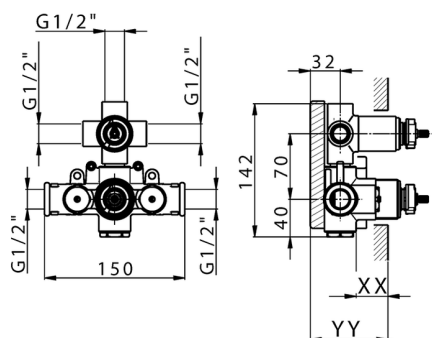

3-Outlet Concealed thermostatic mixer, with 3-outlet diverter, without trim kit

AVAILABLE FINISHINGS

CHARACTERISTICS

Installation	Concealed
Cartridge Spare Parts	24.04A.PP
8x20 Plus P Thermostatic Valve	
Concealed	1

Piastra/Plate/Plaque/Platte/Placa
 2-3mm: XX 25-40 YY 76-91
 10 mm: XX 16-31 YY 65-80

DeviaStop

The Huber Devia Stop technology allows to adjust the water flow and to direct it to the selected output point (overhead soaker, hand shower, etc).