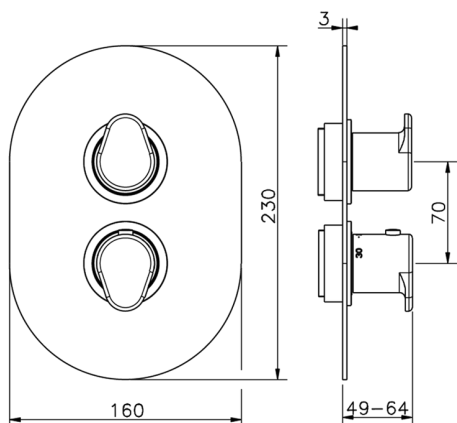

Exposed part for con.thermo.shower valve, 3-outlet THERMO_LY018200

MODEL **LY018200**

Exposed part for 3-outlet thermostatic mixer, with 3 outlet diverter, without concealed part, for item ZB018201

AVAILABLE FINISHINGS

-  **21** 21 Chrome
-  **2B** 2B Polished Nickel
-  **2F** 2F Brushed Nickel
-  **40** 40 Matt Black
-  **4Q** 4Q Matt White

CHARACTERISTICS

Installation **Concealed**
 Required concealed parts **ZB018201**

3-Outlet Concealed thermostatic mixer, with 3-outlet diverter, without trim kit

AVAILABLE FINISHINGS

CHARACTERISTICS

Installation	Concealed
Cartridge Spare Parts	24.04A.PP
8x20 Plus P Thermostatic Valve	
Concealed	1

Piastra/Plate/Plaque/Platte/Placa
 2-3mm: XX 25-40 YY 76-91
 10 mm: XX 16-31 YY 65-80

DeviaStop

The Huber Devia Stop technology allows to adjust the water flow and to direct it to the selected output point (overhead soaker, hand shower, etc).