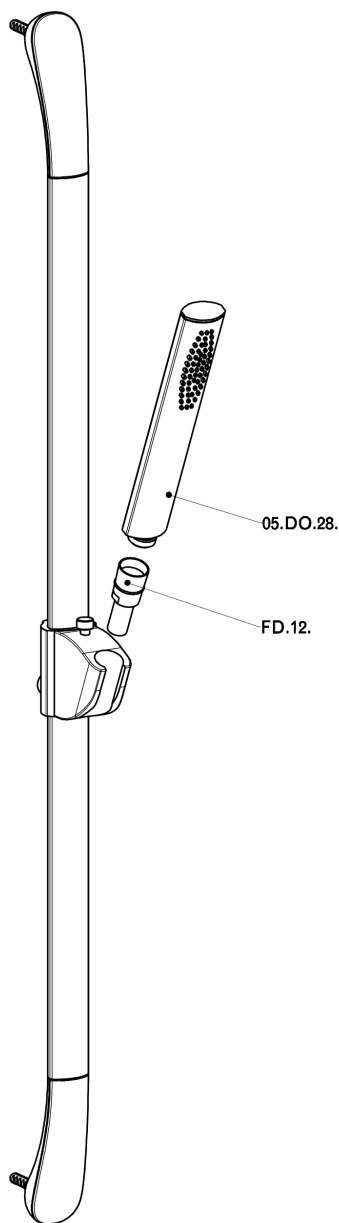

Shower set SHOWER_IC003110

MODEL **IC003110**

Shower set, 90 cm sliding bar with sliding bracket, Brass minimalistic one spray oval handshower, 150 cm PVC Flexible hose

AVAILABLE FINISHINGS

21 21 Chrome

CHARACTERISTICS

Shower set SHOWER_IC003110

IC003110

<https://en.huberitalia.com/shower-set-shower-ic003110>

2024-11-15