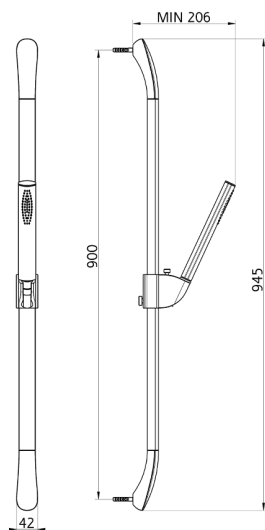

Shower set SHOWER_IC003110

MODEL **IC003110**

Shower set, 90 cm sliding bar with sliding bracket, Brass minimalistic one spray oval handshower, 150 cm PVC Flexible hose

AVAILABLE FINISHINGS

21 21 Chrome

CHARACTERISTICS