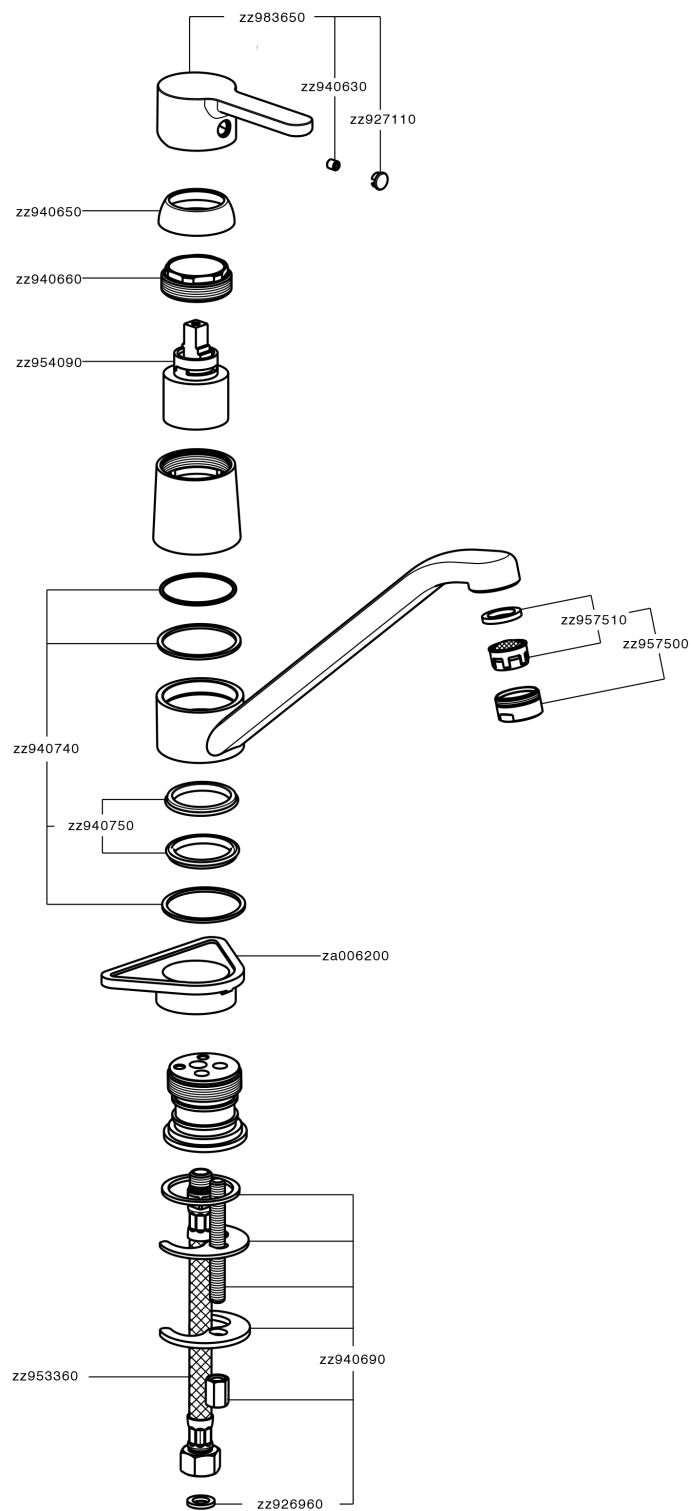

Single lever sink mixer KITCHEN_H2000580

MODEL **H2000580**

Single lever sink mixer, swivel spout, G.3/8" stainless steel flexible hoses

AVAILABLE FINISHINGS

21 21 Chrome

CHARACTERISTICS

Cartridge Spare Parts **ZZ95409000**

35 mm Cartridge

EcoStop

EcoStop feature limits water flow to approximately 50% of maximum output with one point of resistance on setting. Push slightly past the middle stop only when full water output is required. This will save water up to 50%.

Single lever sink mixer KITCHEN_H2000580

H2000580

<https://en.huberitalia.com/single-lever-sink-mixer-kitchen-h2000580>

2026-04-07