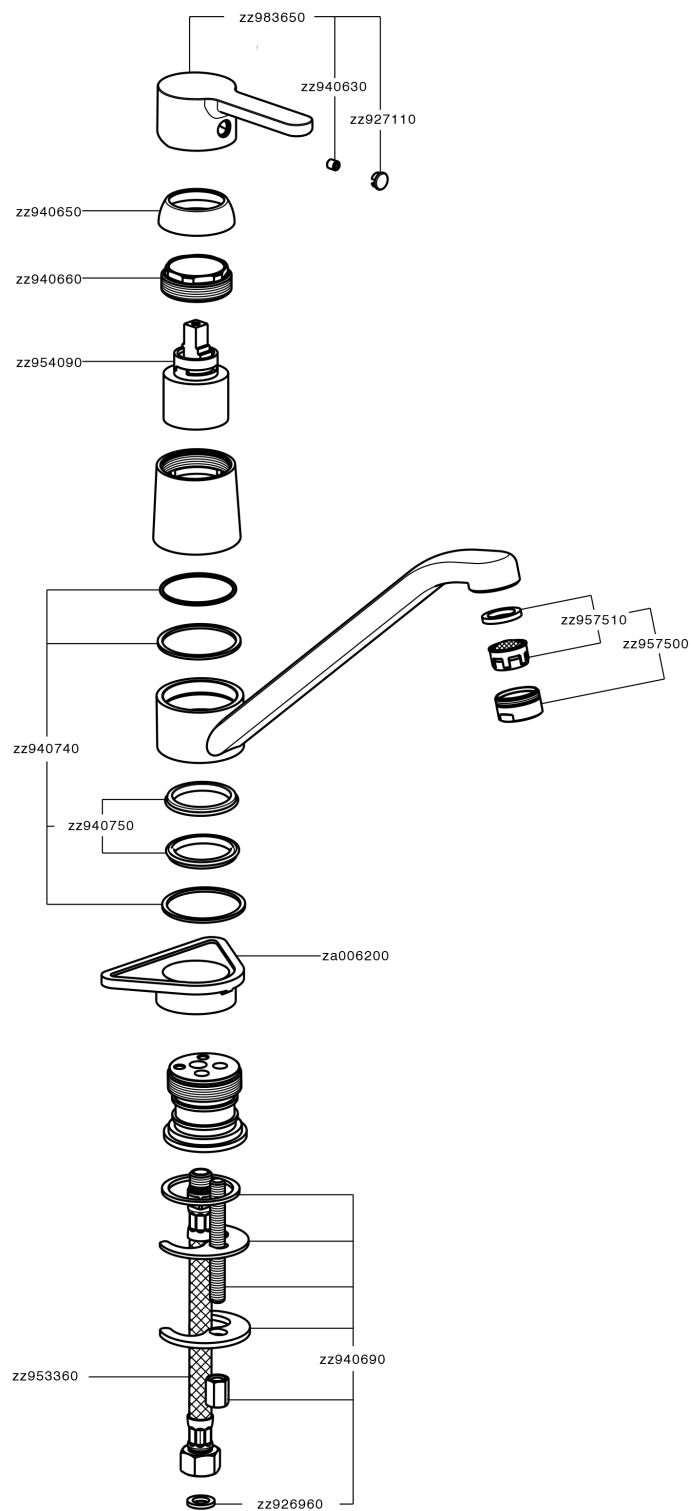

Single lever sink mixer KITCHEN_H2000580

MODEL **H2000580**

Single lever sink mixer, swivel spout, G.3/8" stainless steel flexible hoses

AVAILABLE FINISHINGS

CHARACTERISTICS

Cartridge Spare Parts **ZZ95409000**

35 mm Cartridge

EcoStop

EcoStop feature limits water flow to approximately 50% of maximum output with one point of resistance on setting. Push slightly past the middle stop only when full water output is required. This will save water up to 50%.

Single lever sink mixer KITCHEN_H2000580

H2000580

<https://en.huberitalia.com/single-lever-sink-mixer-kitchen-h2000580>

2026-06-24