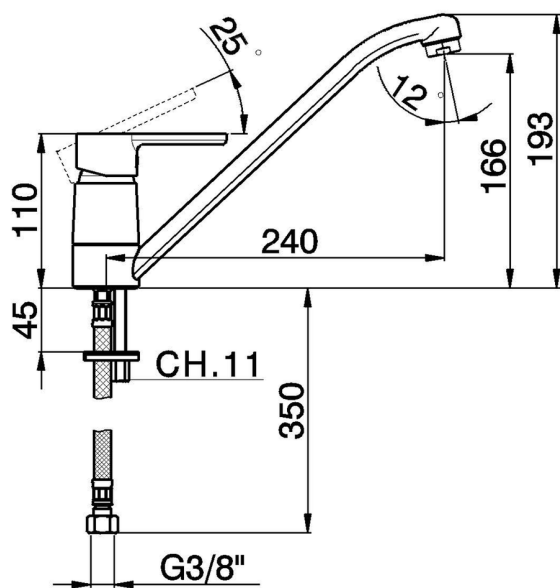

Single lever sink mixer KITCHEN_H2000580

MODEL **H2000580**

Single lever sink mixer, swivel spout, G.3/8" stainless steel flexible hoses

AVAILABLE FINISHINGS

CHARACTERISTICS

Cartridge Spare Parts **ZZ95409000**

35 mm Cartridge

EcoStop

EcoStop feature limits water flow to approximately 50% of maximum output with one point of resistance on setting. Push slightly past the middle stop only when full water output is required. This will save water up to 50%.

Single lever sink mixer KITCHEN_H2000580

H2000580

<https://en.huberitalia.com/single-lever-sink-mixer-kitchen-h2000580>

2026-06-24