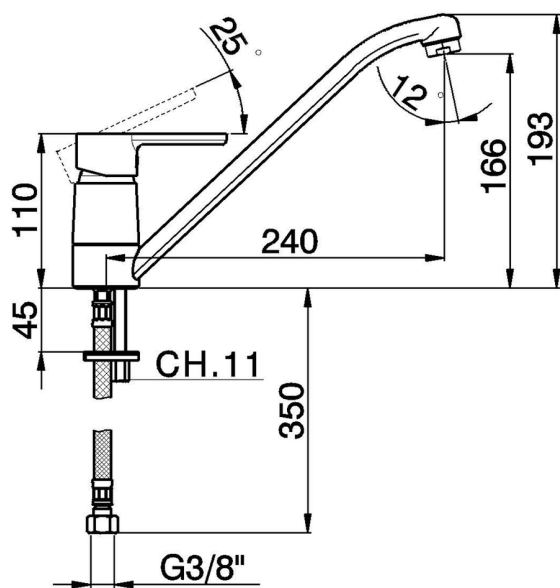

Single lever sink mixer KITCHEN_H2000580

MODEL **H2000580**

Single lever sink mixer, swivel spout, G.3/8" stainless steel flexible hoses

AVAILABLE FINISHINGS

21 21 Chrome

CHARACTERISTICS

Cartridge Spare Parts **ZZ95409000**

35 mm Cartridge

EcoStop

EcoStop feature limits water flow to approximately 50% of maximum output with one point of resistance on setting. Push slightly past the middle stop only when full water output is required. This will save water up to 50%.

Single lever sink mixer KITCHEN_H2000580

H2000580

<https://en.huberitalia.com/single-lever-sink-mixer-kitchen-h2000580>

2026-04-07