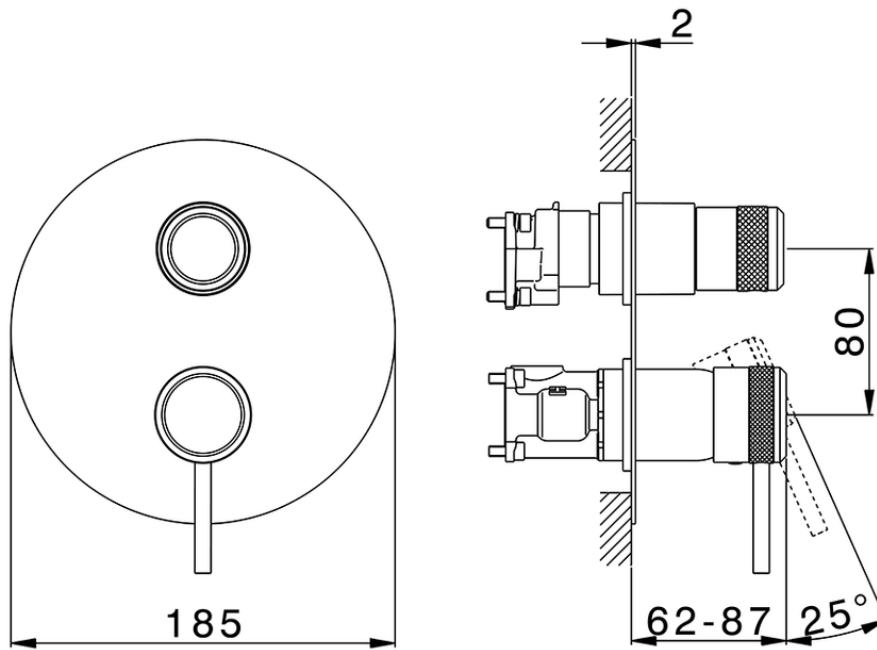

Exposed part for Single Lever One Box Valve CHRONOS_CR0BM030

CR0BM030

<https://en.huberitalia.com/exposed-part-for-single-lever-one-box-valve-chronos-cr0bm030>

ZB00B031

<https://en.huberitalia.com/one-box-universal-concealed-part-one-box-zb00b031>