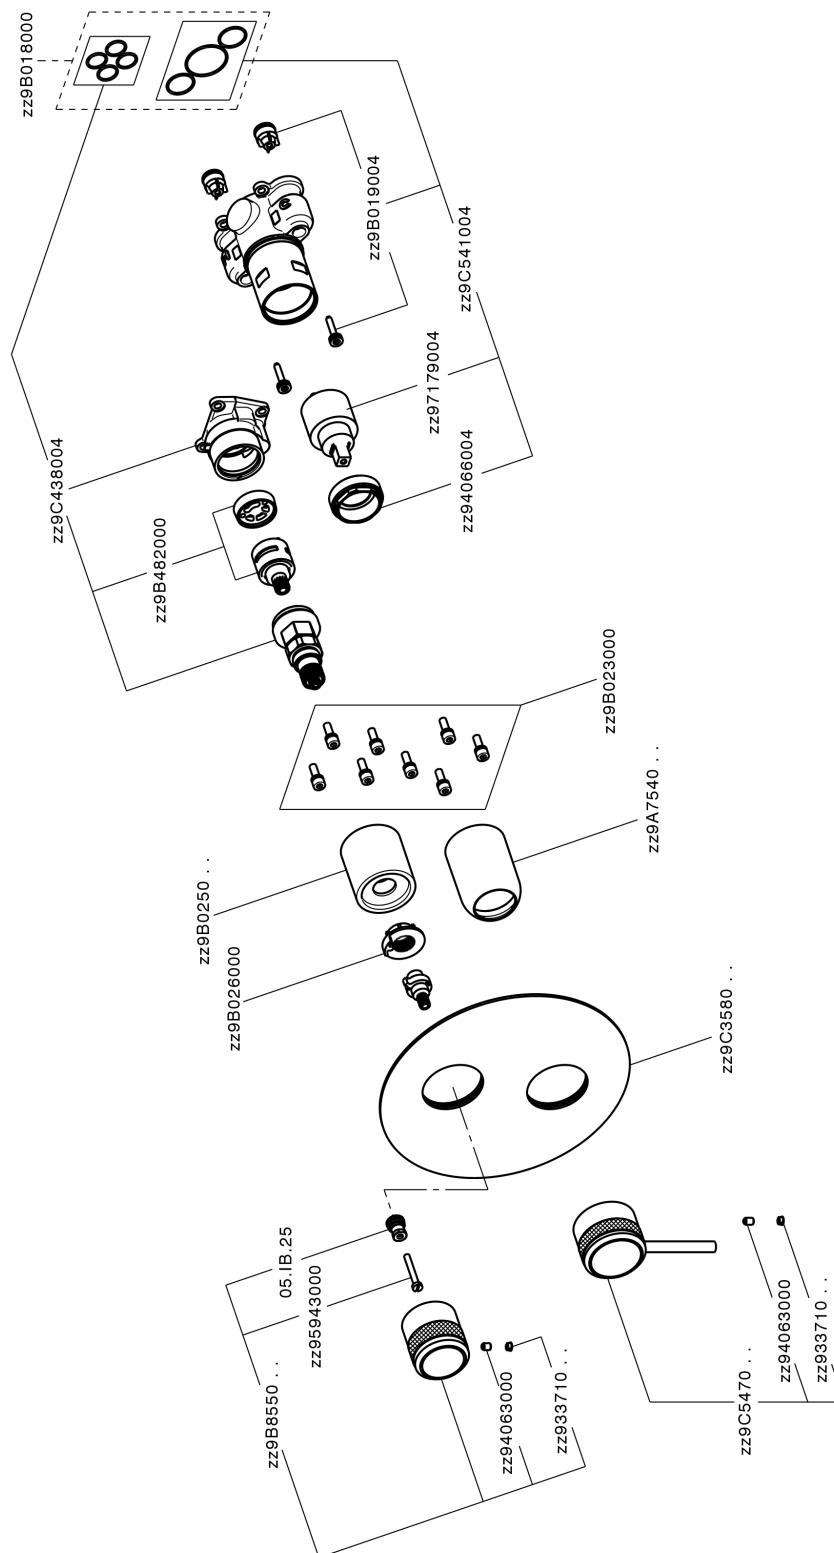

## Exposed part for Single Lever One Box Valve CHRONOS\_CR0BM030

CR0BM030

<https://en.huberitalia.com/exposed-part-for-single-lever-one-box-valve-chronos-cr0bm030>

## One Box Universal Concealed Part ONE BOX\_ZB00B031

ZB00B031

<https://en.huberitalia.com/one-box-universal-concealed-part-one-box-zb00b031>