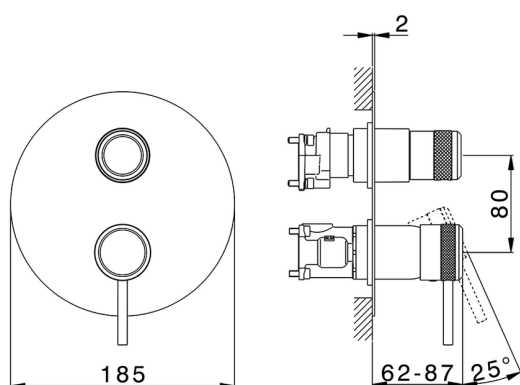

Exposed part for Single Lever One Box Valve CHRONOS_CR0BM030

MODEL **CR0BM030**

Exposed part for Single Lever One Box Valve, with 2-3 outlet diverter, Minimum depth of installation: 67 mm, without concealed part, for items ZB00B030-ZB00B031

AVAILABLE FINISHINGS

-  **21** 21 Chrome
-  **2F** 2F Brushed Nickel
-  **2Q** 2Q Black Titanium

CHARACTERISTICS

Cartridge Spare Parts **ZZ97179000**

35 mm Cartridge

Installation **Concealed**

Required concealed parts **ZB00B031**

ZB00B030

Exposed part for Single Lever One Box Valve CHRONOS_CR0BM030

CR0BM030

<https://en.huberitalia.com/exposed-part-for-single-lever-one-box-valve-chronos-cr0bm030>

One Box Universal Concealed Part ONE BOX_ZB00B031