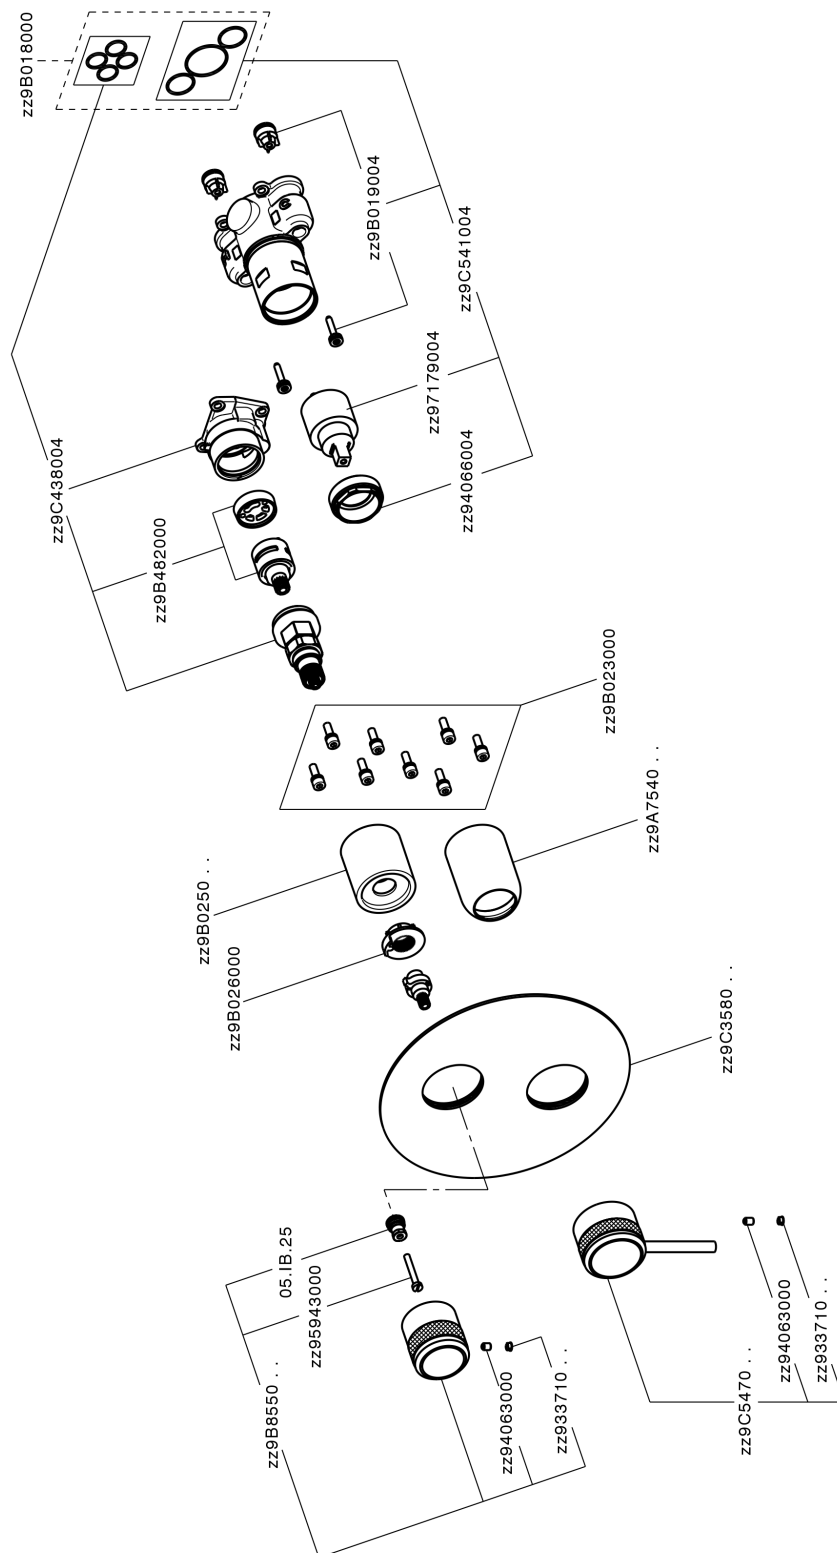

Exposed part for Single Lever One Box Valve CHRONOS_CR0BM030

MODEL **CR0BM030**

Exposed part for Single Lever One Box Valve, with 2-3 outlet diverter, Minimum depth of installation: 67 mm, without concealed part, for items ZB00B030-ZB00B031

AVAILABLE FINISHINGS

-  **21** 21 Chrome
-  **2F** 2F Brushed Nickel
-  **2Q** 2Q Black Titanium

CHARACTERISTICS

Cartridge Spare Parts **ZZ97179000**

35 mm Cartridge

Installation **Concealed**

Required concealed parts **ZB00B031**

ZB00B030

Exposed part for Single Lever One Box Valve CHRONOS_CR0BM030

CR0BM030

<https://en.huberitalia.com/exposed-part-for-single-lever-one-box-valve-chronos-cr0bm030>

One Box Universal Concealed Part ONE BOX_ZB00B031

MODEL **ZB00B031**

One Box Universal Concealed Part, for 1 or 2 or 3 outlet thermostatic or single lever, without trim kit, with noise reducers, with sealing gasket

AVAILABLE FINISHINGS

CHARACTERISTICS

Concealed	1
Installation	Concealed