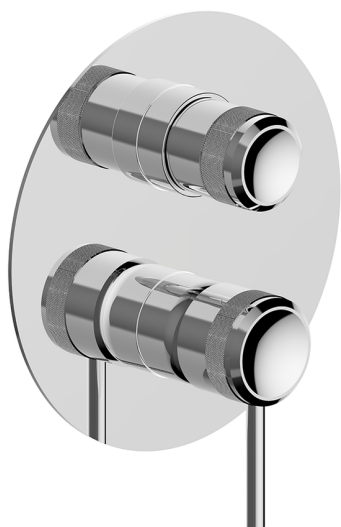

Exposed part for Single Lever One Box Valve CHRONOS_CR0BM030

MODEL **CR0BM030**

Exposed part for Single Lever One Box Valve, with 2-3 outlet diverter, Minimum depth of installation: 67 mm, without concealed part, for items ZB00B030-ZB00B031

AVAILABLE FINISHINGS

-  **21** 21 Chrome
-  **2F** 2F Brushed Nickel
-  **2Q** 2Q Black Titanium

CHARACTERISTICS

Cartridge Spare Parts **ZZ97179000**

35 mm Cartridge

Installation **Concealed**

Required concealed parts **ZB00B031**

ZB00B030

Exposed part for Single Lever One Box Valve CHRONOS_CR0BM030

CR0BM030

<https://en.huberitalia.com/exposed-part-for-single-lever-one-box-valve-chronos-cr0bm030>

One Box Universal Concealed Part ONE BOX_ZB00B031

MODEL **ZB00B031**

One Box Universal Concealed Part, for 1 or 2 or 3 outlet thermostatic or single lever, without trim kit, with noise reducers, with sealing gasket

AVAILABLE FINISHINGS

CHARACTERISTICS

Concealed	1
Installation	Concealed