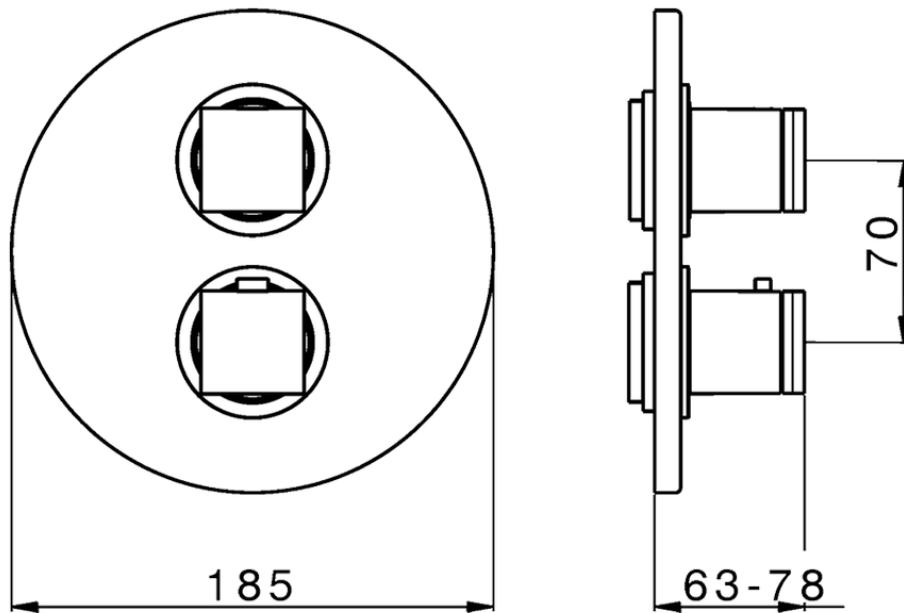

## Exposed part for con thermo shower valve, 2-outlet THERMO\_DD018100

DD018100

<https://en.huberitalia.com/exposed-part-for-con-thermo-shower-valve-2-outlet-thermo-dd018100>

## Piastra/Plate/Plaque/Platte/Placa

2-3mm: XX 25-40 YY 76-91

10 mm: XX 16-31 YY 65-80

ZB018101

<https://en.huberitalia.com/2-outlet-concealed-thermostatic-shower-valve-concealed-zb018101>

2026-04-06