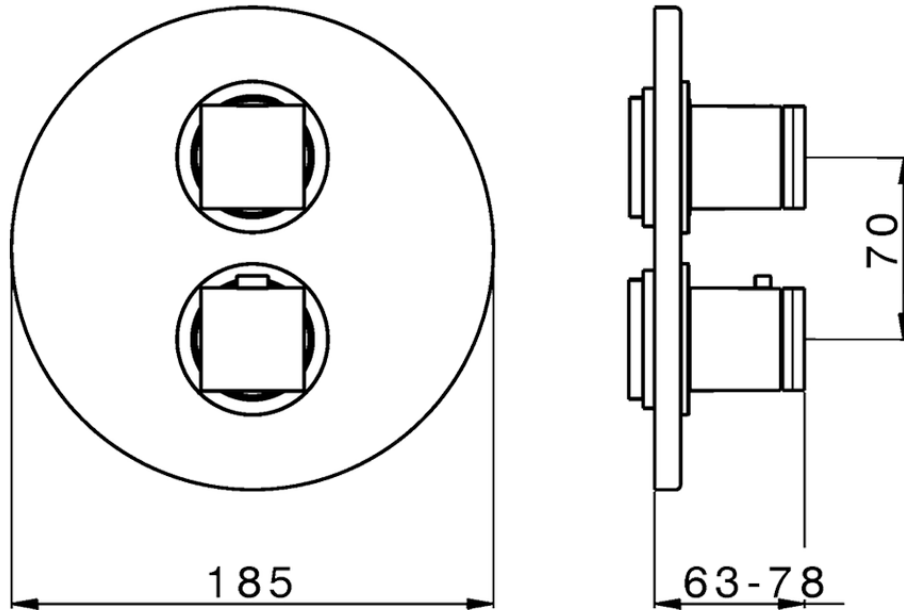

Exposed part for con thermo shower valve, 2-outlet THERMO_DD018100

DD018100

<https://en.huberitalia.com/exposed-part-for-con-thermo-shower-valve-2-outlet-thermo-dd018100>

Piastra/Plate/Plaque/Platte/Placa

2-3mm: XX 25-40 YY 76-91

10 mm: XX 16-31 YY 65-80

ZB018101

<https://en.huberitalia.com/2-outlet-concealed-thermostatic-shower-valve-concealed-zb018101>

2026-06-10