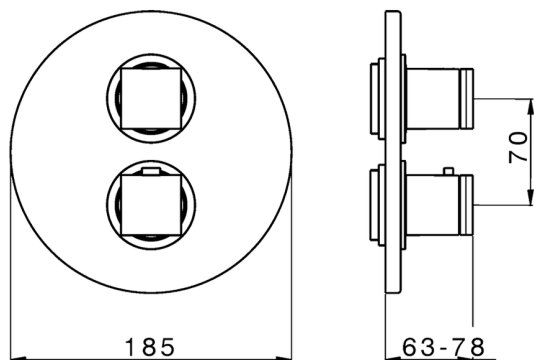

Exposed part for con thermo shower valve, 2-outlet THERMO_DD018100

MODEL **DD018100**

Exposed part for 2-outlet thermostatic mixer, with 2 outlet diverter, without concealed part, for item ZB018101

AVAILABLE FINISHINGS

- **21** 21 Chrome
- **2B** 2B Polished Nickel
- **2F** 2F Brushed Nickel
- **40** 40 Matt Black
- **4Q** 4Q Matt White

CHARACTERISTICS

Installation **Concealed**
Required concealed parts **ZB018101**

Thermostatic

The Huber thermostatic is your personal water manager, helping you to handle, control and save water and energy.