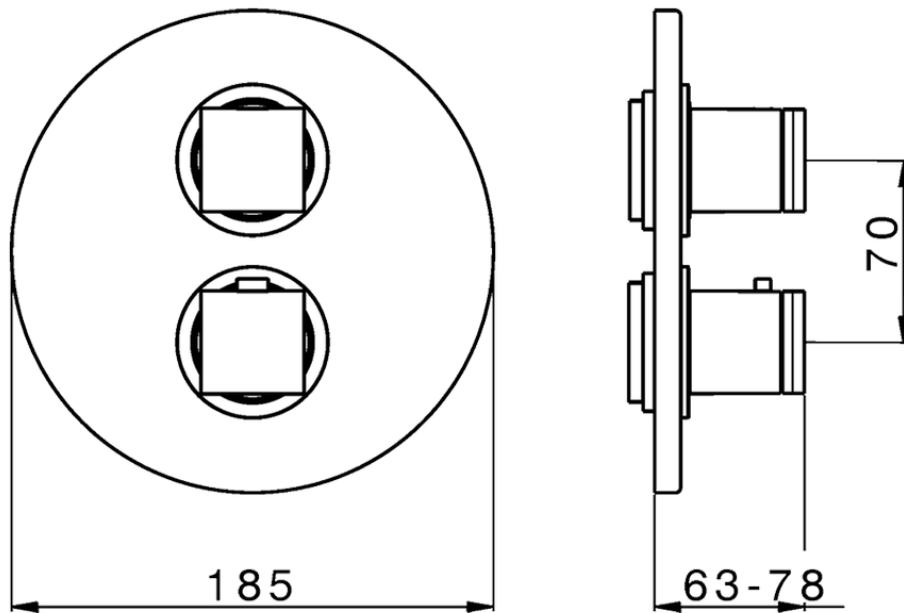

Exposed part for con thermo shower valve, 2-outlet THERMO_DD018100

DD018100

<https://en.huberitalia.com/exposed-part-for-con-thermo-shower-valve-2-outlet-thermo-dd018100>

Piastra/Plate/Plaque/Platte/Placa

2-3mm: XX 25-40 YY 76-91

10 mm: XX 16-31 YY 65-80

ZB018101

<https://en.huberitalia.com/2-outlet-concealed-thermostatic-shower-valve-concealed-zb018101>

2026-04-29