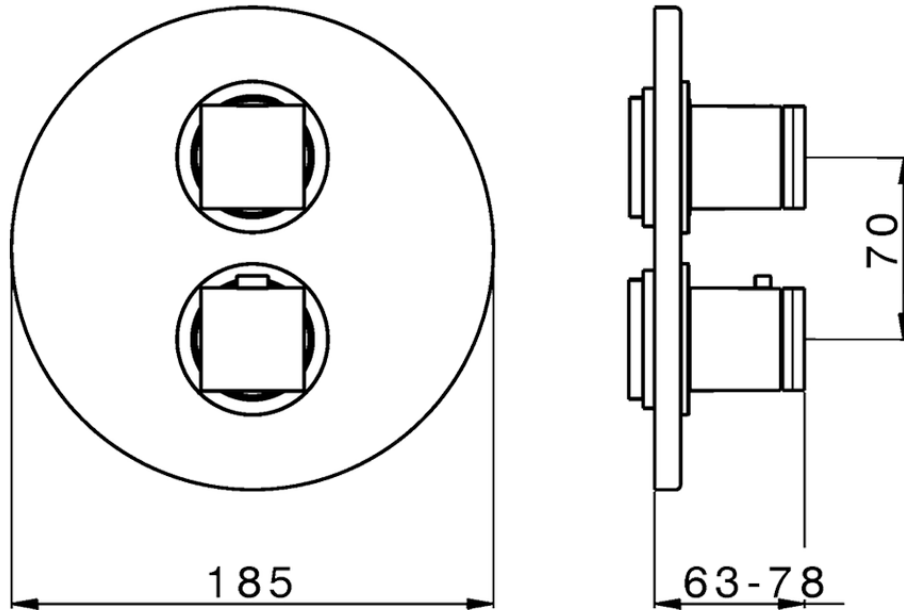

Exposed part for con thermo shower valve, 2-outlet THERMO_DD018100

DD018100

<https://en.huberitalia.com/exposed-part-for-con-thermo-shower-valve-2-outlet-thermo-dd018100>

Piastra/Plate/Plaque/Platte/Placa

2-3mm: XX 25-40 YY 76-91

10 mm: XX 16-31 YY 65-80

ZB018101

<https://en.huberitalia.com/2-outlet-concealed-thermostatic-shower-valve-concealed-zb018101>

2026-04-06