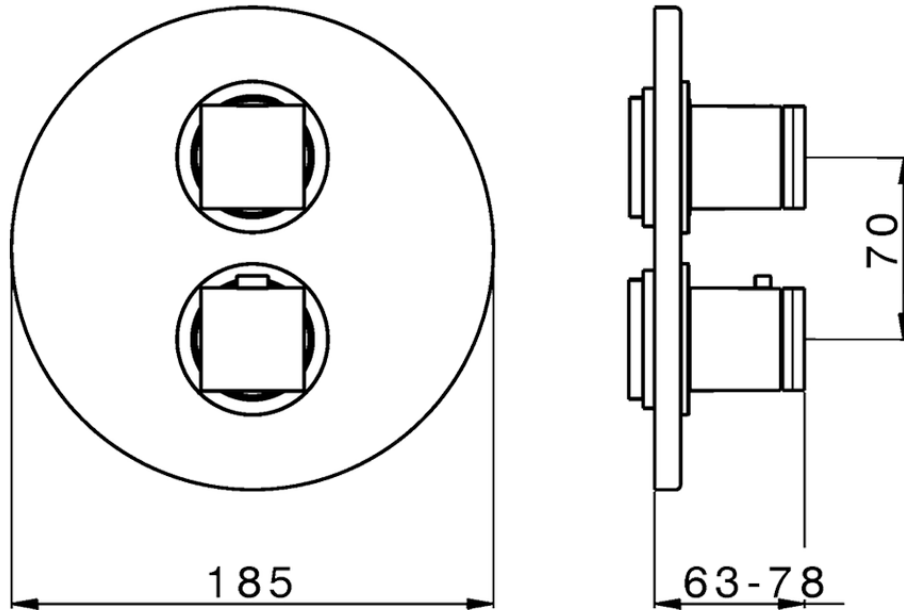

## Exposed part for con thermo shower valve, 2-outlet THERMO\_DD018100

DD018100

<https://en.huberitalia.com/exposed-part-for-con-thermo-shower-valve-2-outlet-thermo-dd018100>

## Piastra/Plate/Plaque/Platte/Placa

2-3mm: XX 25-40 YY 76-91

10 mm: XX 16-31 YY 65-80

ZB018101

<https://en.huberitalia.com/2-outlet-concealed-thermostatic-shower-valve-concealed-zb018101>

2026-05-25