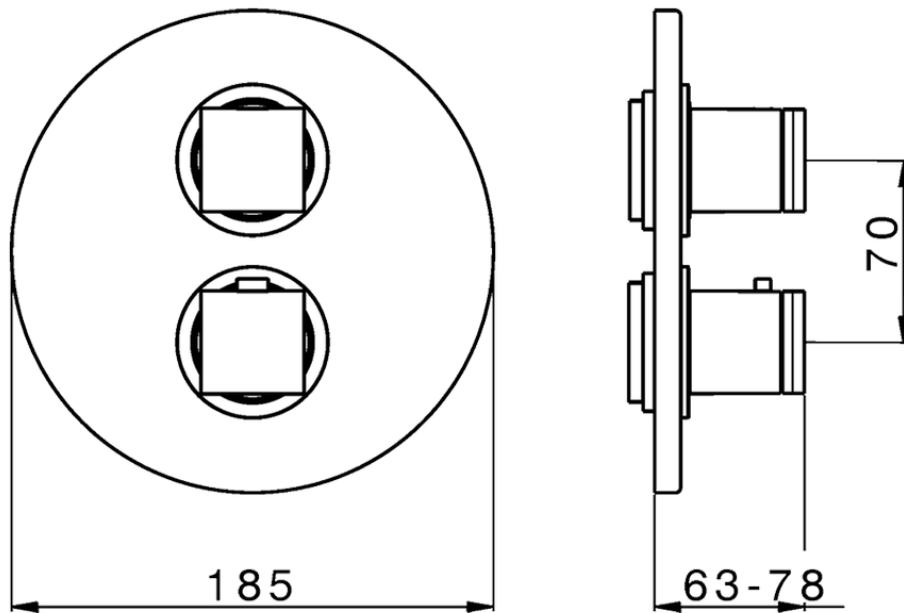

Exposed part for con thermo shower valve, 2-outlet THERMO_DD018100

DD018100

<https://en.huberitalia.com/exposed-part-for-con-thermo-shower-valve-2-outlet-thermo-dd018100>

Piastra/Plate/Plaque/Platte/Placa

2-3mm: XX 25-40 YY 76-91

10 mm: XX 16-31 YY 65-80

ZB018101

<https://en.huberitalia.com/2-outlet-concealed-thermostatic-shower-valve-concealed-zb018101>

2026-05-25