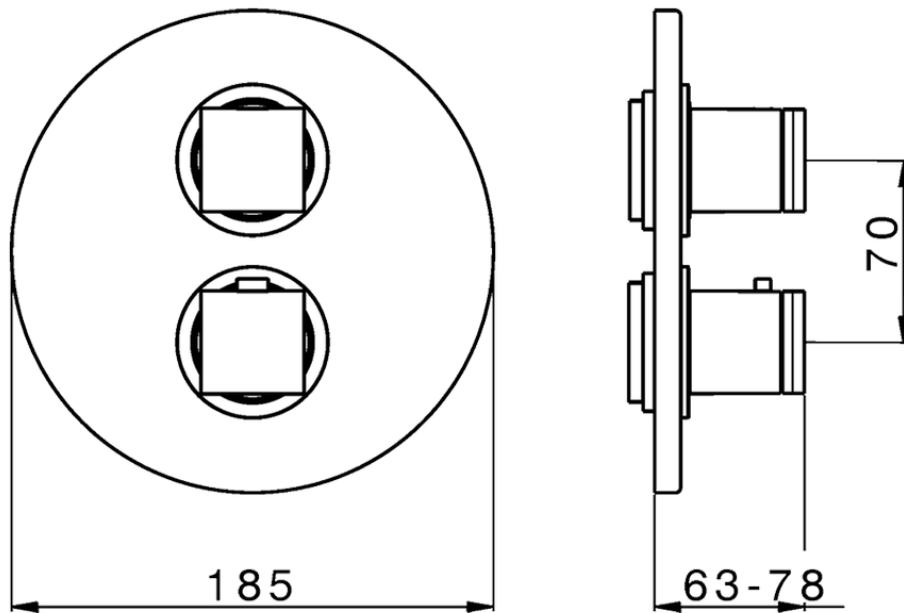

Exposed part for con thermo shower valve, 2-outlet THERMO_DD018100

DD018100

<https://en.huberitalia.com/exposed-part-for-con-thermo-shower-valve-2-outlet-thermo-dd018100>

Piastra/Plate/Plaque/Platte/Placa

2-3mm: XX 25-40 YY 76-91

10 mm: XX 16-31 YY 65-80