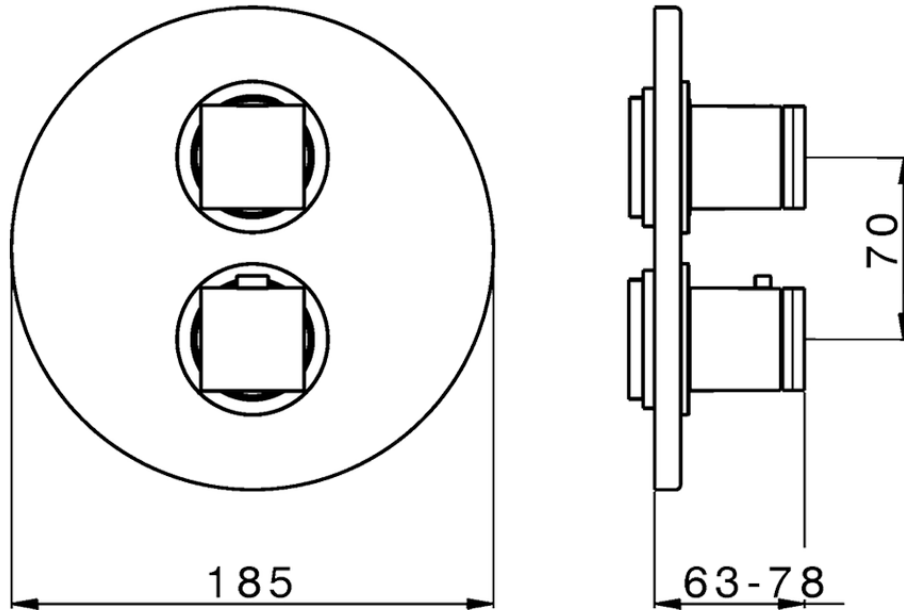

Exposed part for con thermo shower valve, 2-outlet THERMO_DD018100

DD018100

<https://en.huberitalia.com/exposed-part-for-con-thermo-shower-valve-2-outlet-thermo-dd018100>

Piastra/Plate/Plaque/Platte/Placa

2-3mm: XX 25-40 YY 76-91

10 mm: XX 16-31 YY 65-80

ZB018101

<https://en.huberitalia.com/2-outlet-concealed-thermostatic-shower-valve-concealed-zb018101>

2026-04-07