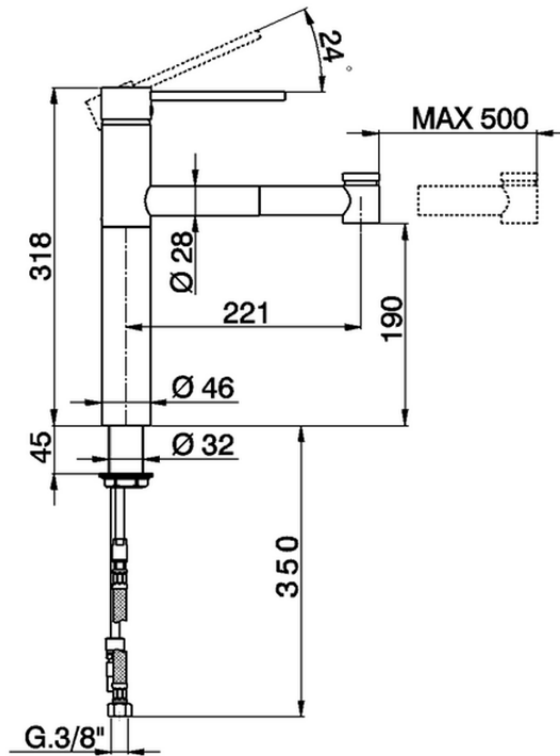

Single lever sink mixer with extrac.shower KITCHEN\_LL402570

LL402570

<https://en.huberitalia.com/single-lever-sink-mixer-with-extrac-shower-kitchen-ll402570>

2024-12-21