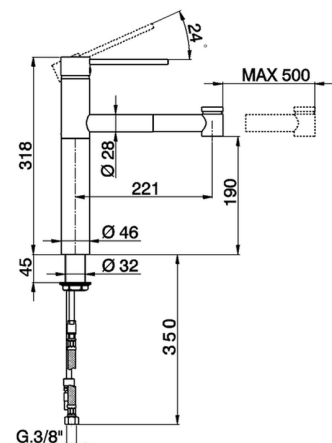

Single lever sink mixer with extrac.shower KITCHEN_LL402570

MODEL **LL402570**

Single lever sink mixer with extrac.shower,swivel spout,2 sprays handshower,150 cm Brass flexible hose

AVAILABLE FINISHINGS

CHARACTERISTICS

Cartridge Spare Parts **ZZ93196000**

38 mm Cartridge

2024-12-21