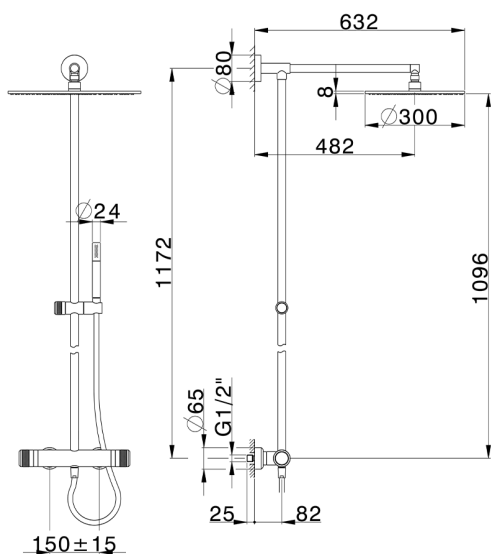

2-function Thermostatic shower set COLUMNS_CRC78040

MODEL **CRC78040**

2-function Thermostatic shower set, 2-outlet devia stop, not adjustable column, sliding handshower holder, Brass D.24mm minimalistic one spray handshower, D.300 mm 8 mm Brass thick round showerhead, 150 cm SUPREME smooth flexible hose

AVAILABLE FINISHINGS

-  **21** 21 Chrome
-  **2F** 2F Brushed Nickel
-  **2Q** 2Q Black Titanium

CHARACTERISTICS

Cartridge Spare Parts **22.04A.AR - ZZ97279004**

Argo 2 (long filter) Thermostatic Valve

DeviaStop

The Huber Devia Stop technology allows to adjust the water flow and to direct it to the selected output point (overhead soaker, hand shower, etc).

SafeTouch

The Huber SafeTouch system maintains the mixer body cool to the touch during operation.