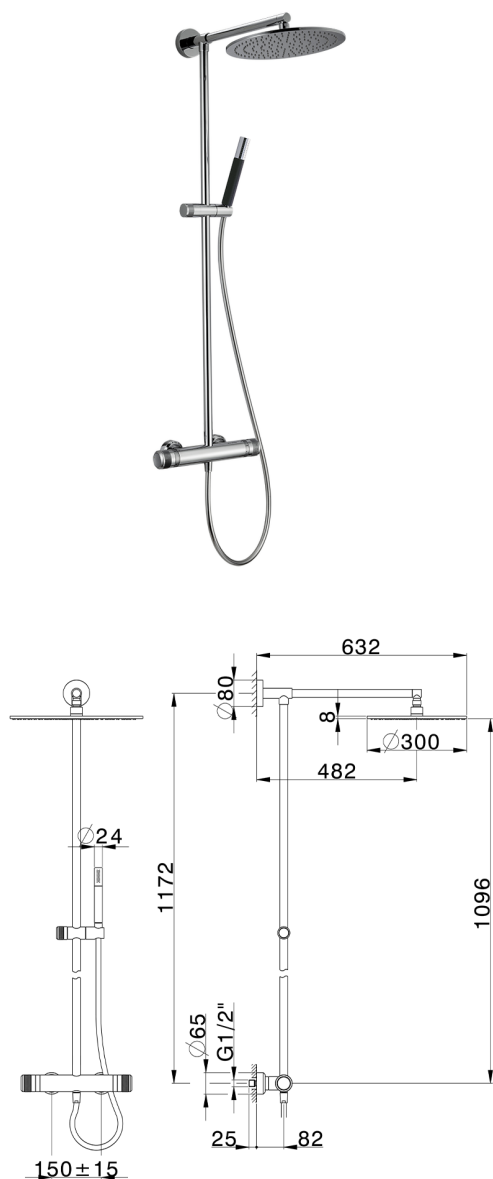

2-function Thermostatic shower set COLUMNS_CRC78040

MODEL **CRC78040**

2-function Thermostatic shower set, 2-outlet devia stop, not adjustable column, sliding handshower holder, Brass D.24mm minimalistic one spray handshower, D.300 mm 8 mm Brass thick round showerhead, 150 cm SUPREME smooth flexible hose

AVAILABLE FINISHINGS

-  **21** 21 Chrome
-  **2F** 2F Brushed Nickel
-  **2Q** 2Q Black Titanium

CHARACTERISTICS

Cartridge Spare Parts **22.04A.AR - ZZ97279004**

Argo 2 (long filter) Thermostatic Valve

DeviaStop

The Huber Devia Stop technology allows to adjust the water flow and to direct it to the selected output point (overhead soaker, hand shower, etc).

SafeTouch

The Huber SafeTouch system maintains the mixer body cool to the touch during operation.