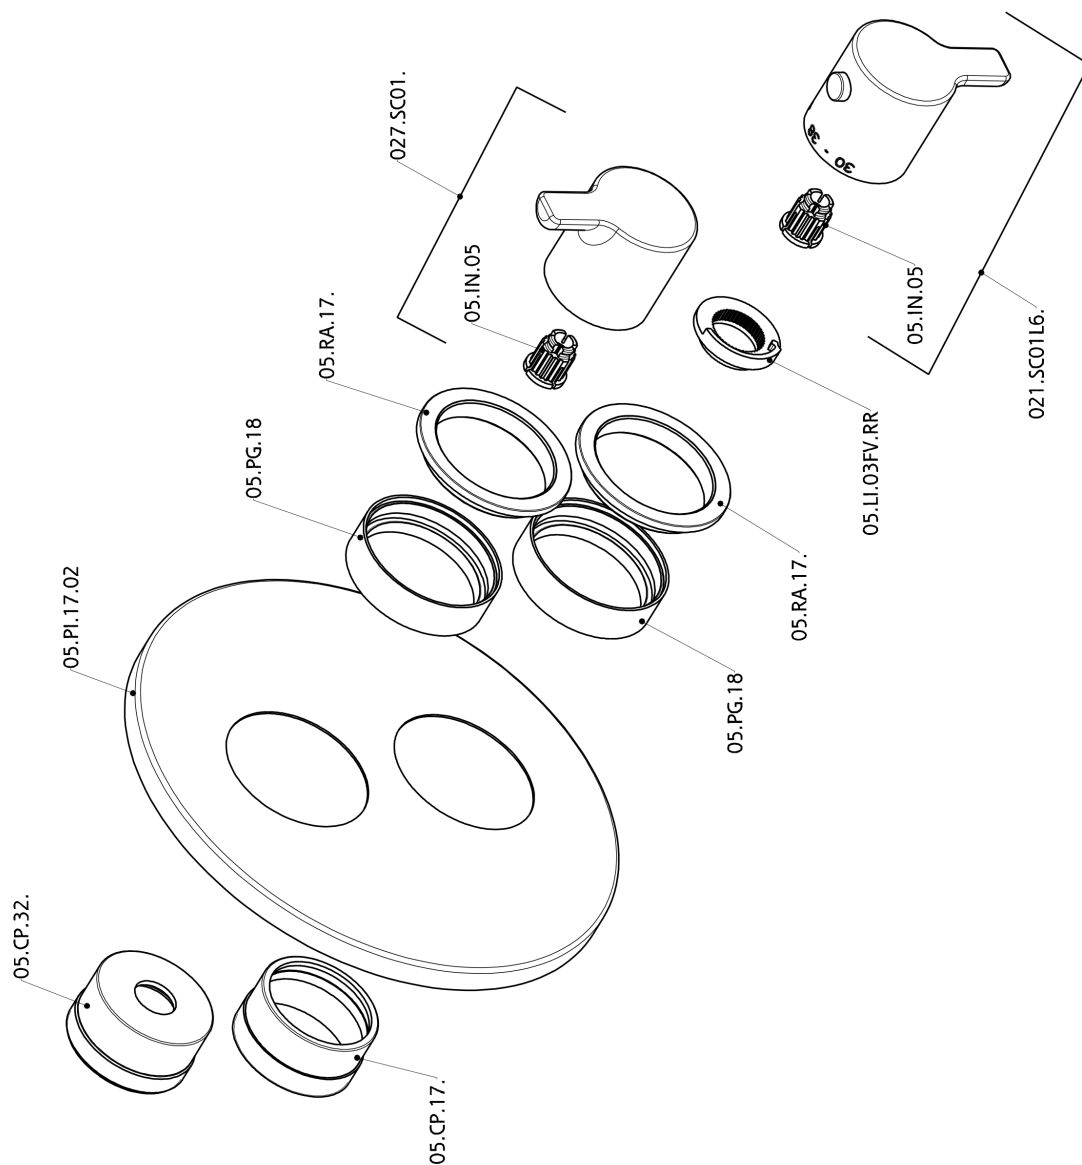

Exposed part for con.thermo.shower valve, 2-outlet H2_H2018100

H2018100

<https://en.huberitalia.com/exposed-part-for-con-thermo-shower-valve-2-outlet-h2-h2018100>

2-outlet Concealed thermostatic shower valve CONCEALED_ZB018101

ZB018101

<https://en.huberitalia.com/2-outlet-concealed-thermostatic-shower-valve-concealed-zb018101>

2024-11-14