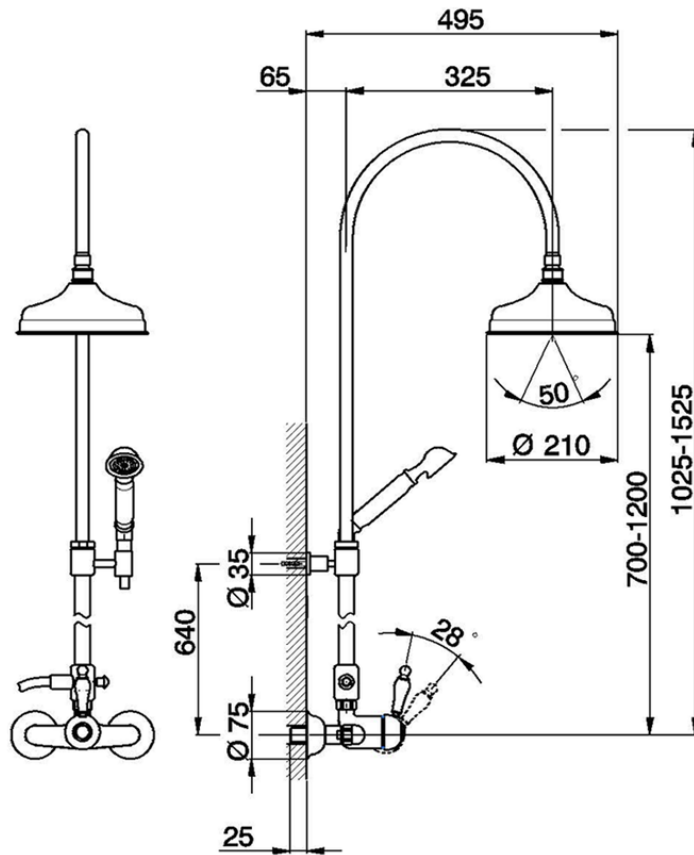

2-function single lever shower set COLUMNS\_CM004050

CM004050

<https://en.huberitalia.com/2-function-single-lever-shower-set-columns-cm004050>

2025-04-25