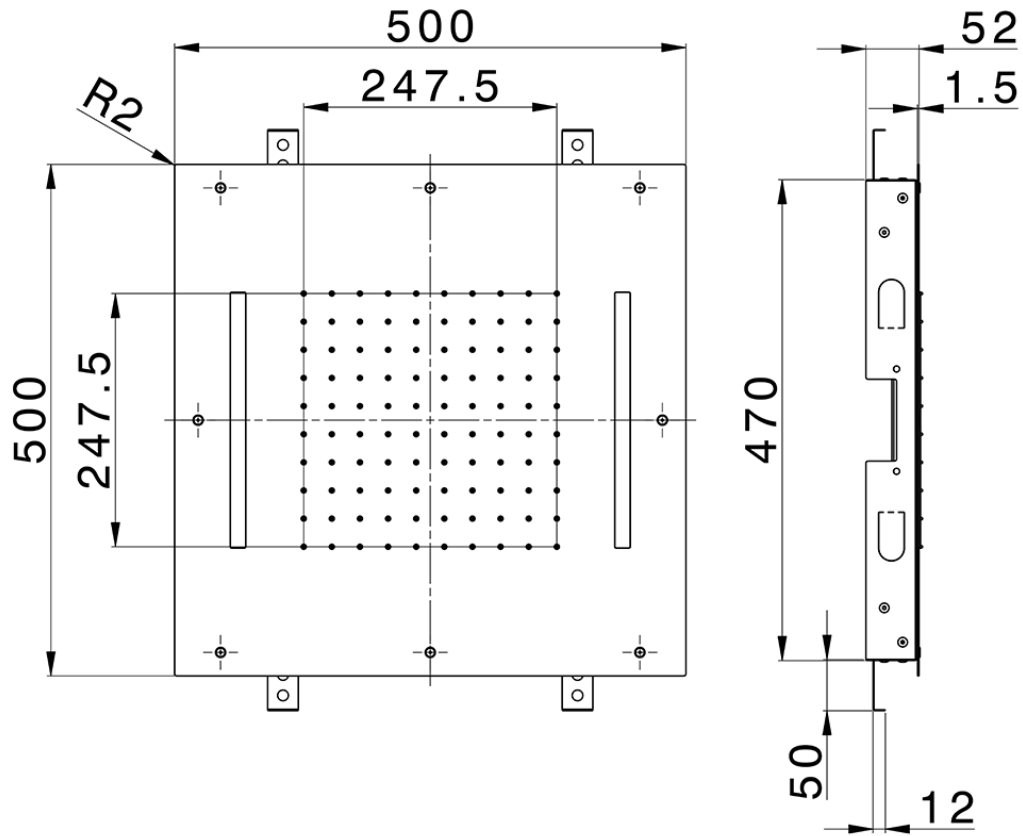

500x500 mm Chromotherapy Ceiling showerhead ZEN_ZS1C0070

ZS1C0070

<https://en.huberitalia.com/500x500-mm-chromotherapy-ceiling-showerhead-zen-zs1c0070>

2026-04-08