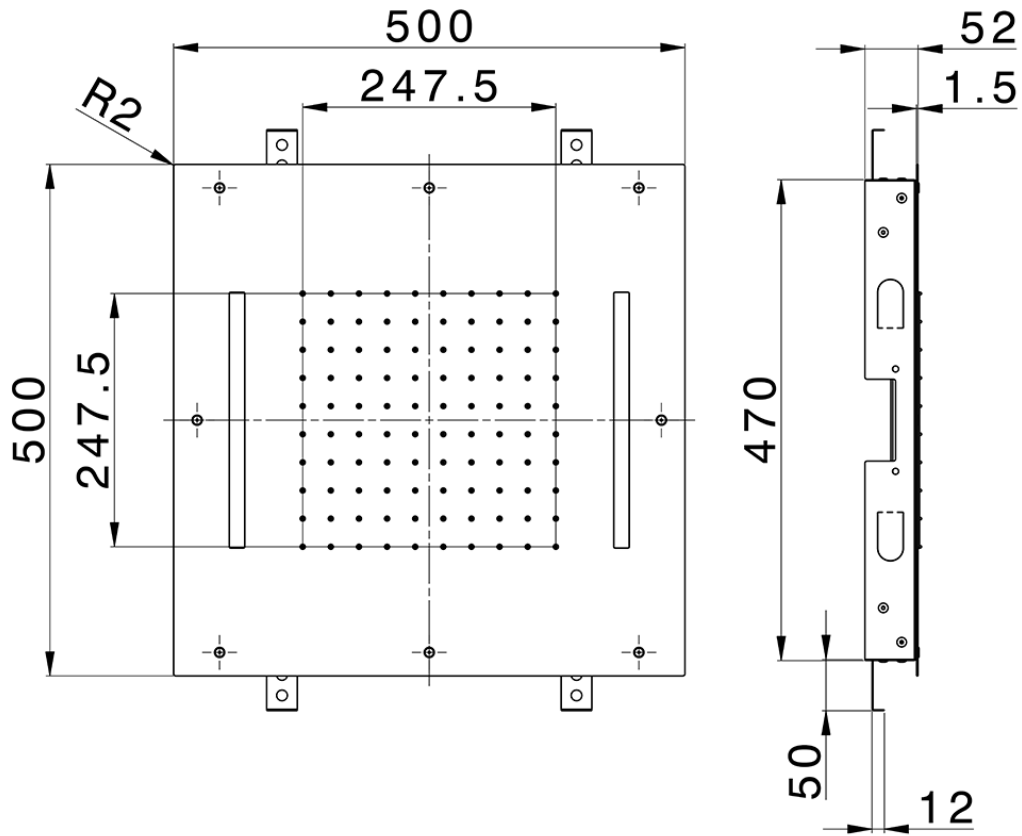

500x500 mm Chromotherapy Ceiling showerhead ZEN_ZS1C0070

ZS1C0070

<https://en.huberitalia.com/500x500-mm-chromotherapy-ceiling-showerhead-zen-zs1c0070>

2026-06-26