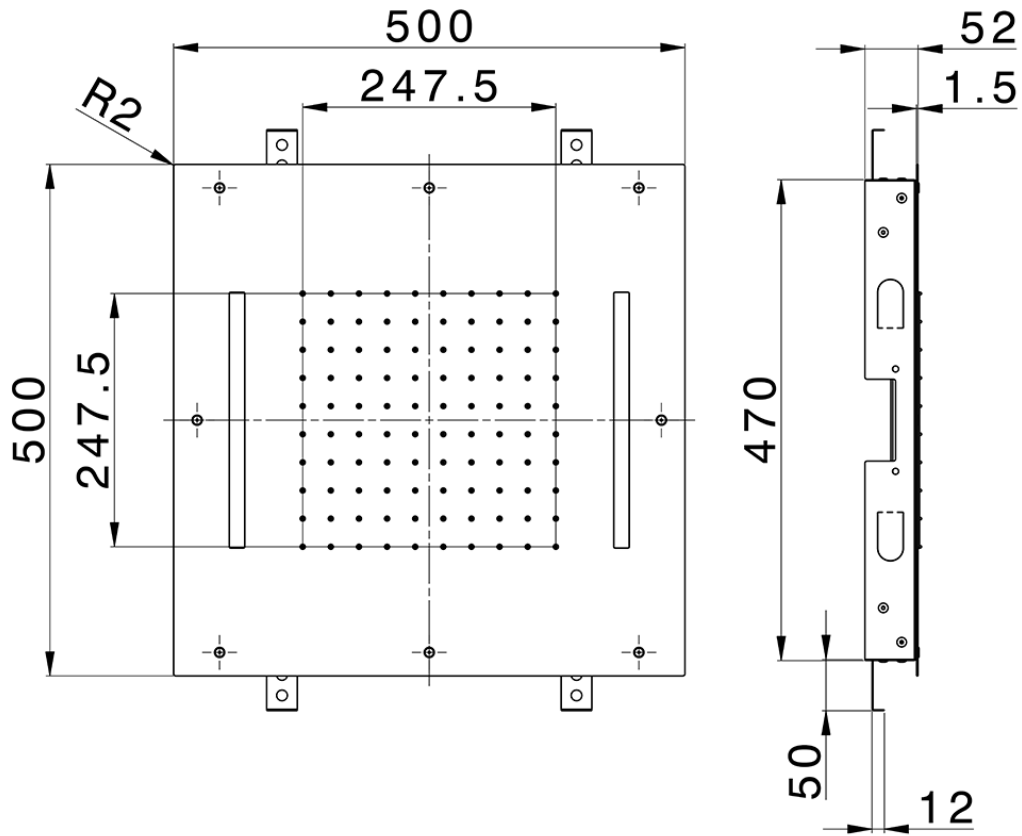

500x500 mm Chromotherapy Ceiling showerhead ZEN_ZS1C0070

ZS1C0070

<https://en.huberitalia.com/500x500-mm-chromotherapy-ceiling-showerhead-zen-zs1c0070>

2026-06-06