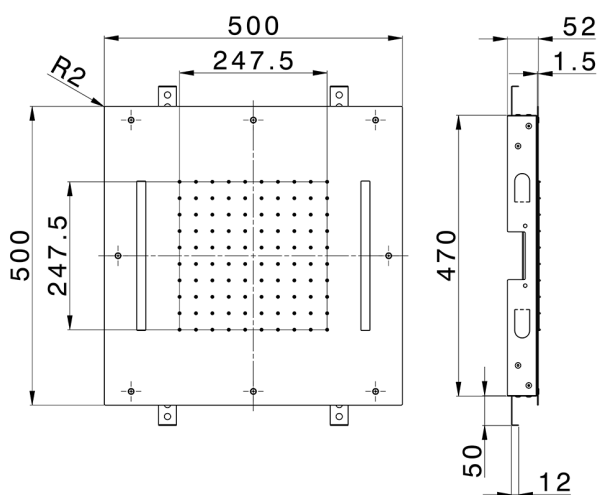

500x500 mm Chromotherapy Ceiling showerhead ZEN_ZS1C0070

MODEL **ZS1C0070**

500x500 mm Chromotherapy Ceiling showerhead, rain, chromotherapy functions, with remote control included, Stainless Steel AISI 304

AVAILABLE FINISHINGS

- **D1** D1 Brushed Inox
- **40** 40 Matt Black
- **4Q** 4Q Matt White
- **5G** 5G Rose Gold
- **D2** D2 Polished Inox

CHARACTERISTICS

2026-02-24