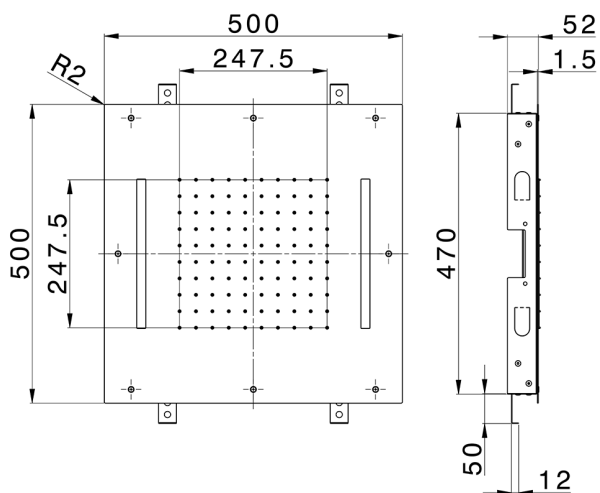

500x500 mm Chromotherapy Ceiling showerhead ZEN_ZS1C0070

MODEL **ZS1C0070**

500x500 mm Chromotherapy Ceiling showerhead, rain, chromotherapy functions, with remote control included, Stainless Steel AISI 304

AVAILABLE FINISHINGS

- **D1** D1 Brushed Inox
- **40** 40 Matt Black
- **4Q** 4Q Matt White
- **5G** 5G Rose Gold
- **D2** D2 Polished Inox

CHARACTERISTICS

2026-06-26