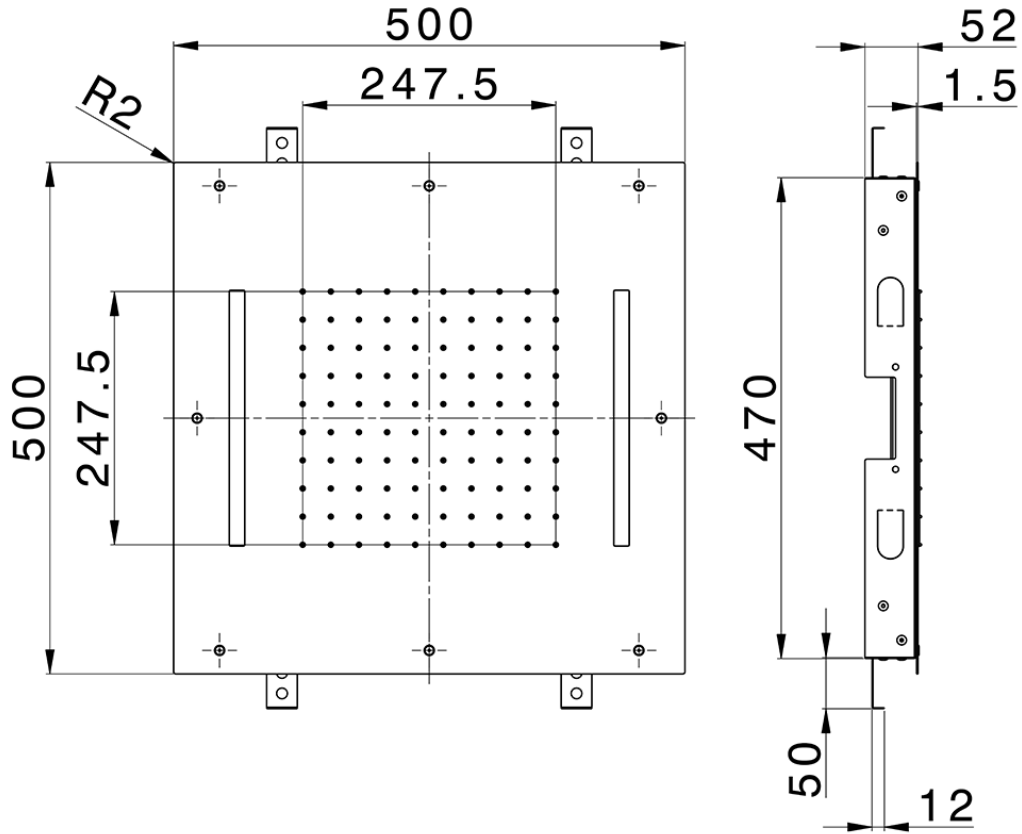

500x500 mm Chromotherapy Ceiling showerhead ZEN\_ZS1C0070

ZS1C0070

<https://en.huberitalia.com/500x500-mm-chromotherapy-ceiling-showerhead-zen-zs1c0070>

2026-04-08