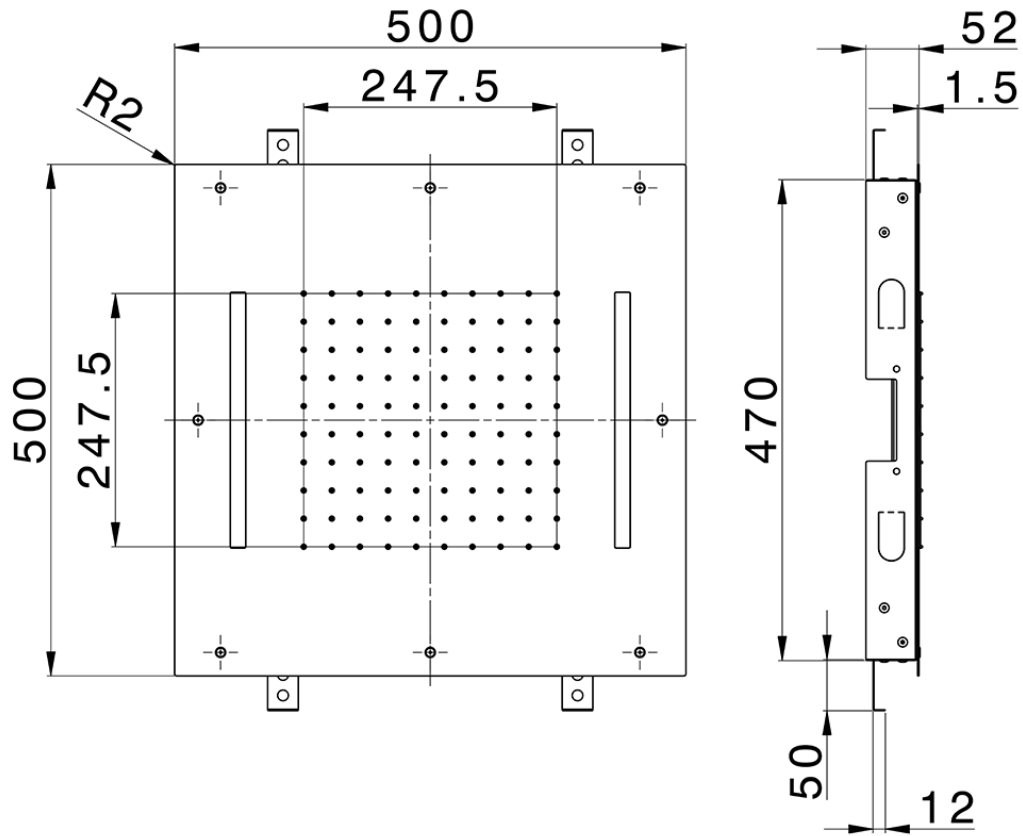

500x500 mm Chromotherapy Ceiling showerhead ZEN_ZS1C0070

ZS1C0070

<https://en.huberitalia.com/500x500-mm-chromotherapy-ceiling-showerhead-zen-zs1c0070>

2026-05-16