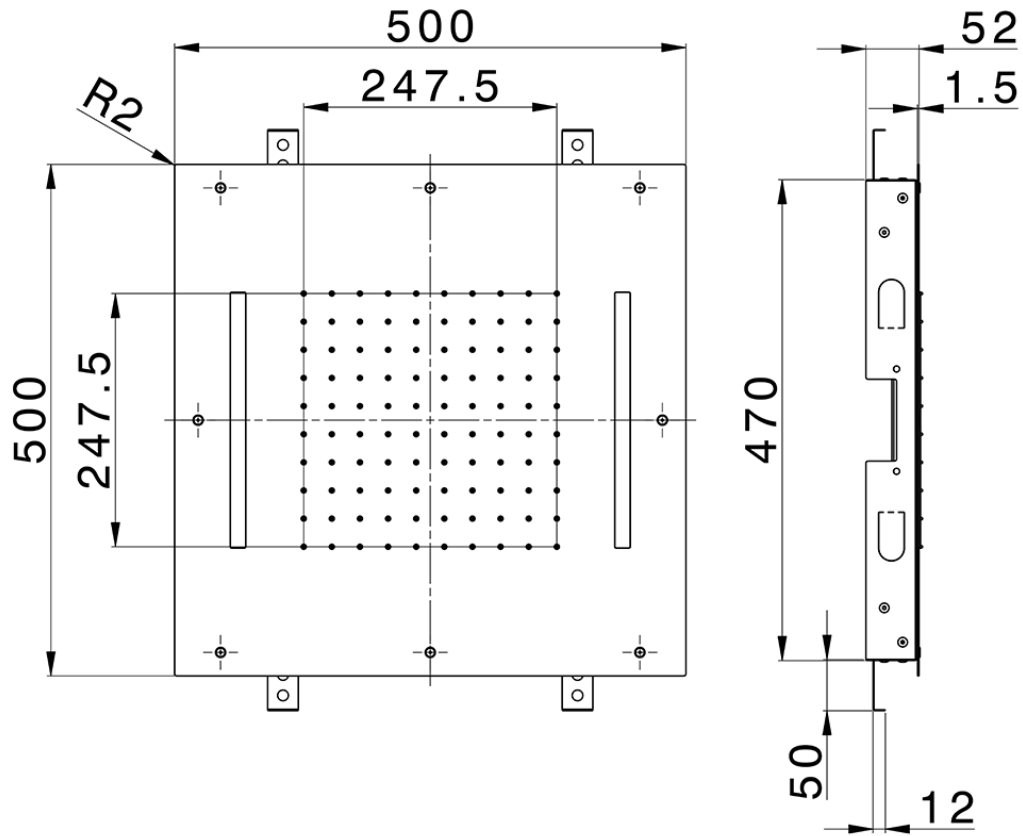

500x500 mm Chromotherapy Ceiling showerhead ZEN_ZS1C0070

ZS1C0070

<https://en.huberitalia.com/500x500-mm-chromotherapy-ceiling-showerhead-zen-zs1c0070>

2026-04-06