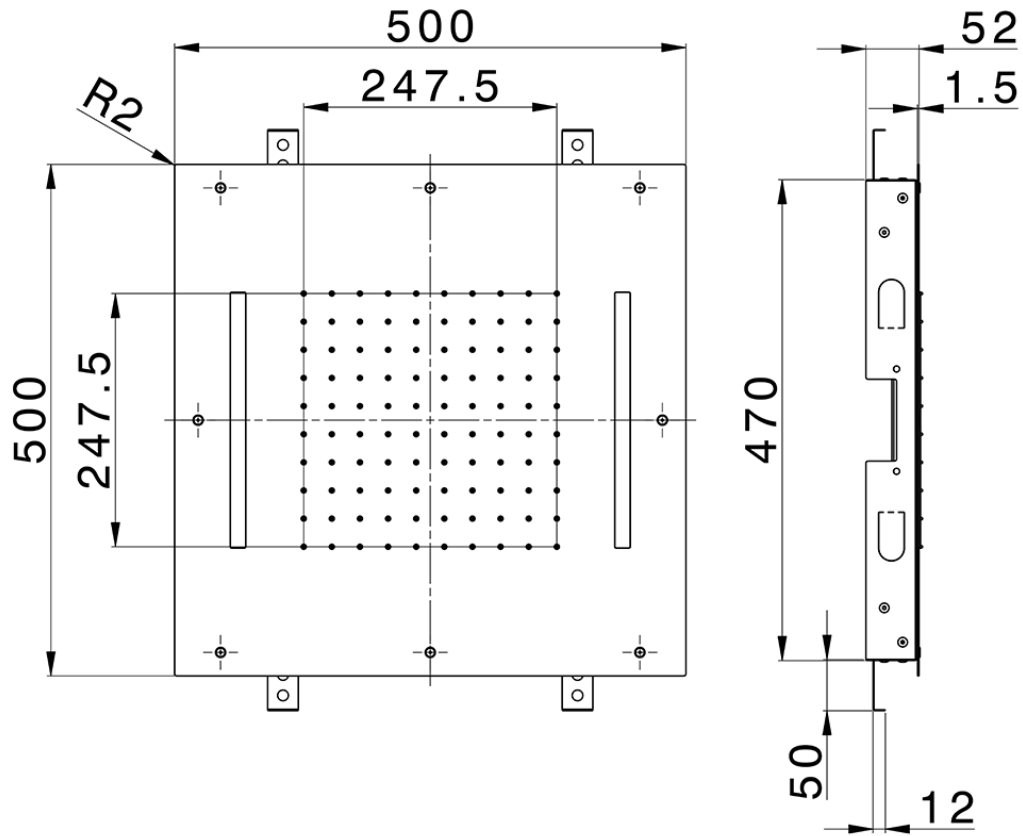

500x500 mm Chromotherapy Ceiling showerhead ZEN\_ZS1C0070

ZS1C0070

<https://en.huberitalia.com/500x500-mm-chromotherapy-ceiling-showerhead-zen-zs1c0070>

2026-06-13