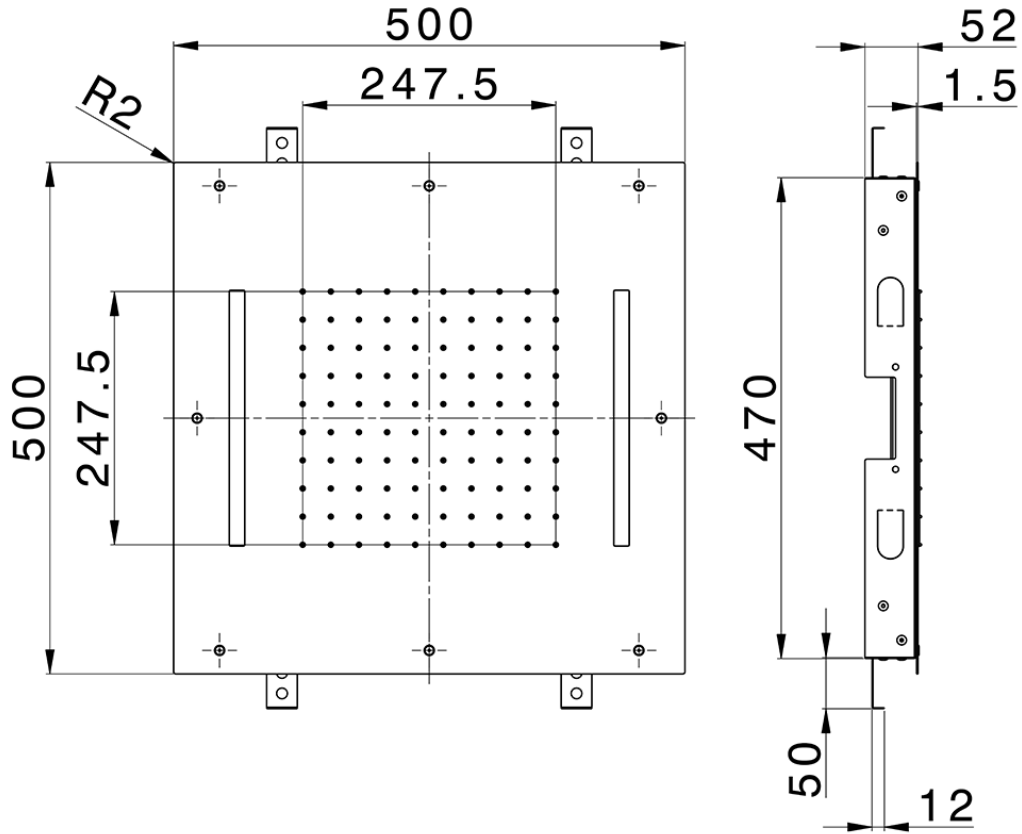

500x500 mm Chromotherapy Ceiling showerhead ZEN_ZS1C0070

ZS1C0070

<https://en.huberitalia.com/500x500-mm-chromotherapy-ceiling-showerhead-zen-zs1c0070>

2026-06-10