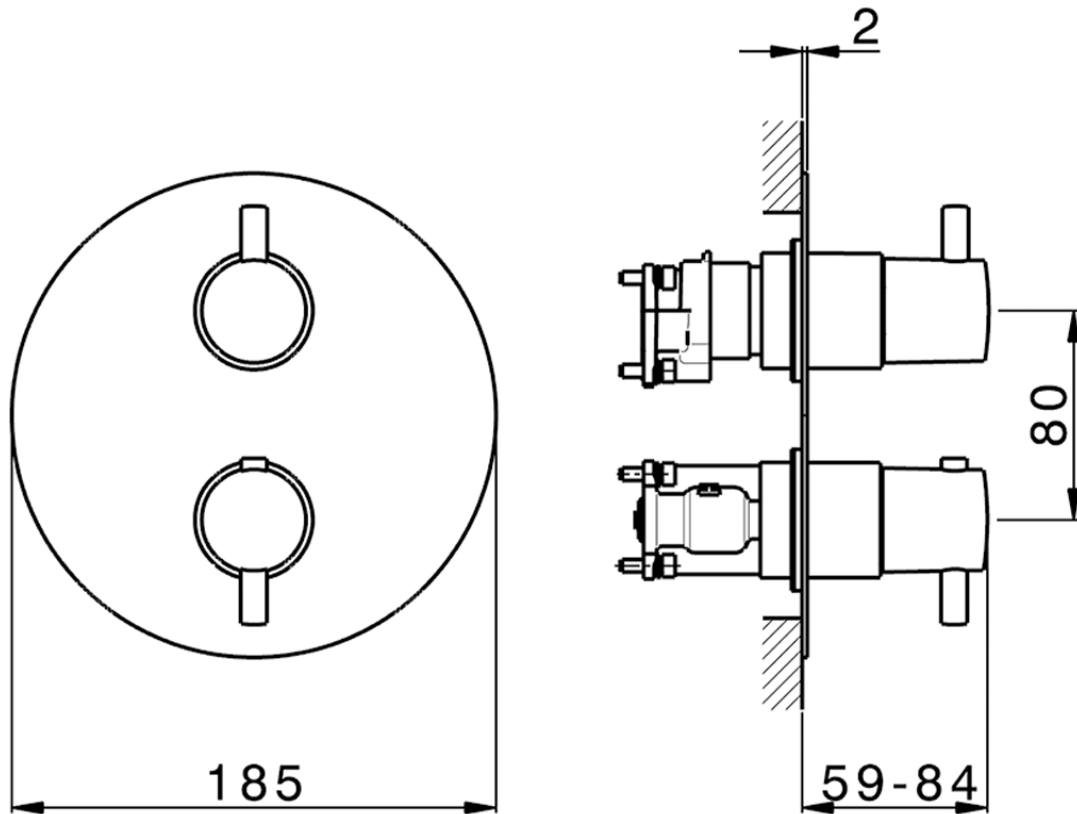

Exposed part for Thermostatic One Box Valve NUOVA KIRUNA_K20BT030

K20BT030

<https://en.huberitalia.com/exposed-part-for-thermostatic-one-box-valve-nuova-kiruna-k20bt030>

ZB00B031

<https://en.huberitalia.com/one-box-universal-concealed-part-one-box-zb00b031>