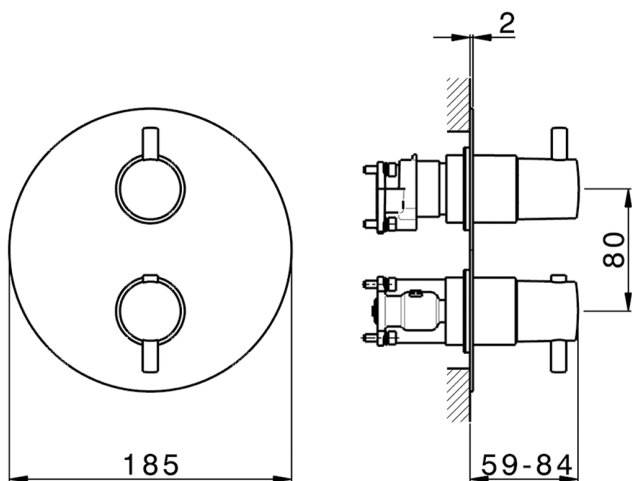

Exposed part for Thermostatic One Box Valve NUOVA KIRUNA_K20BT030

MODEL **K20BT030**

Exposed part for Thermostatic One Box Valve, with 1-2-3 outlet deviator, Minimum depth of installation: 67 mm, without concealed part, for items ZB00B030-ZB00B031

AVAILABLE FINISHINGS

-  **21** 21 Chrome
-  **26** 26 Old Copper
-  **2F** 2F Brushed Nickel
-  **2W** 2W Brushed Gold
-  **40** 40 Matt Black
-  **4Q** 4Q Matt White

CHARACTERISTICS

Cartridge Spare Parts **24.04A.PP**