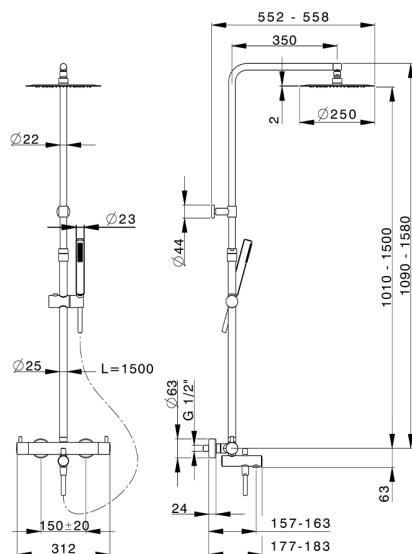

## 3-function Thermostatic shower set COLUMNS\_MTC8501D

MODEL **MTC8501D**

3-Function thermostatic bath set, adjustable Column, 23 mm Brass One Spray handshower, 250 mm round showerhead 2 mm thick INOX, 150 cm smooth SUPREME Flexible Hose

AVAILABLE FINISHINGS

CHARACTERISTICS

Cartridge Spare Parts **22.04A.AR - ZZ97279004**

**Argo 2 (long filter) Thermostatic Valve**

### DeviaStop

The Huber Devia Stop technology allows to adjust the water flow and to direct it to the selected output point (overhead soaker, hand shower, etc).