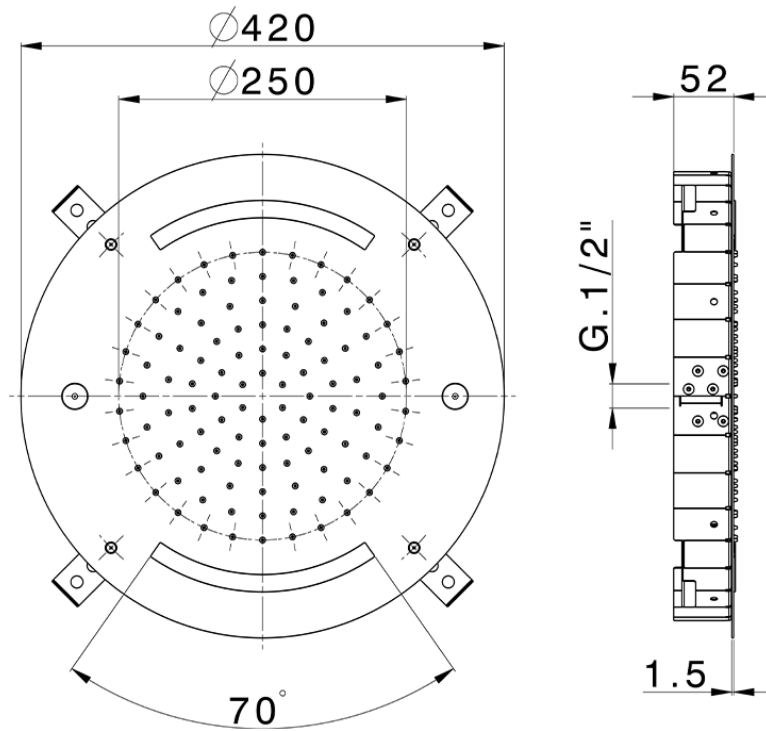

Ø 420 mm Chromotherapy Ceiling showerhead ZEN_ZS1C0020

ZS1C0020

<https://en.huberitalia.com/o-420-mm-chromotherapy-ceiling-showerhead-zen-zs1c0020>

2026-06-06