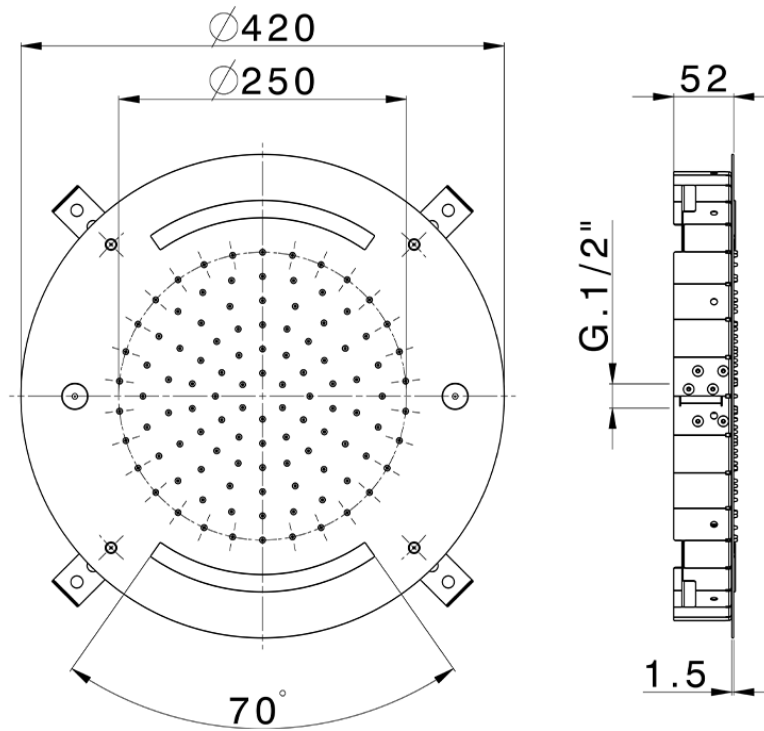

Ø 420 mm Chromotherapy Ceiling showerhead ZEN_ZS1C0020

ZS1C0020

<https://en.huberitalia.com/o-420-mm-chromotherapy-ceiling-showerhead-zen-zs1c0020>

2026-06-27