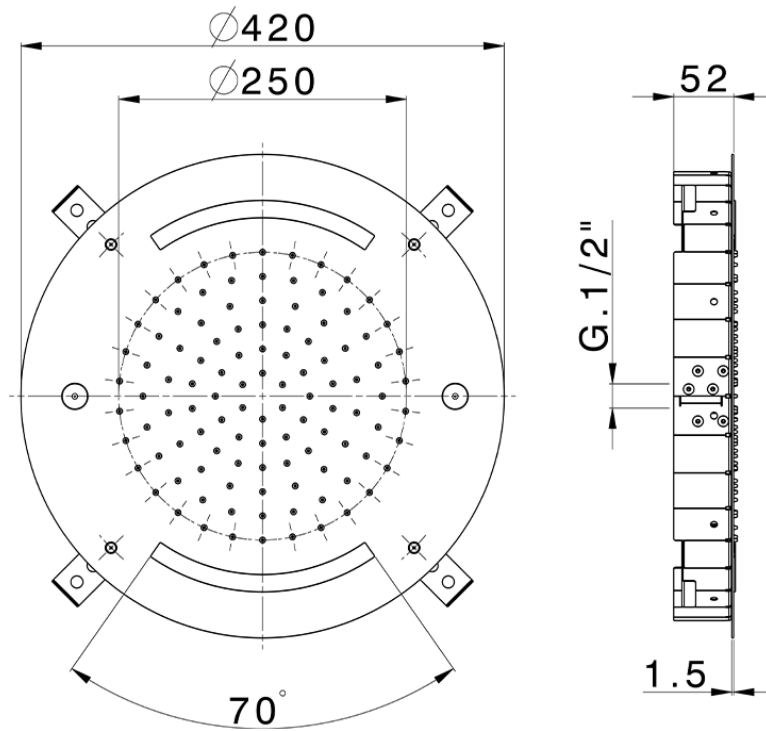

## Ø 420 mm Chromotherapy Ceiling showerhead ZEN\_ZS1C0020

ZS1C0020

<https://en.huberitalia.com/o-420-mm-chromotherapy-ceiling-showerhead-zen-zs1c0020>

2026-05-01