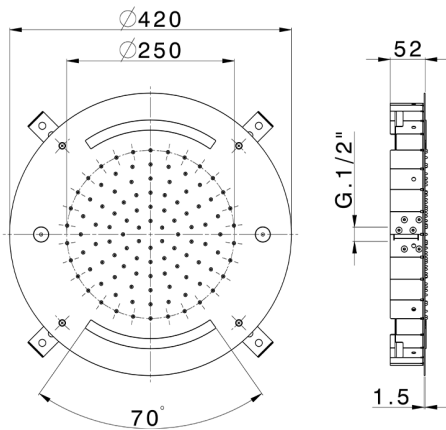

Ø 420 mm Chromotherapy Ceiling showerhead ZEN_ZS1C0020

MODEL **ZS1C0020**

Ø 420 mm Chromotherapy Ceiling showerhead, rain, spraying and chromotherapy functions, with remote control included, Stainless Steel AISI 304

AVAILABLE FINISHINGS

- **D1** D1 Brushed Inox
- **40** 40 Matt Black
- **4Q** 4Q Matt White
- **D2** D2 Polished Inox

CHARACTERISTICS

2026-04-07