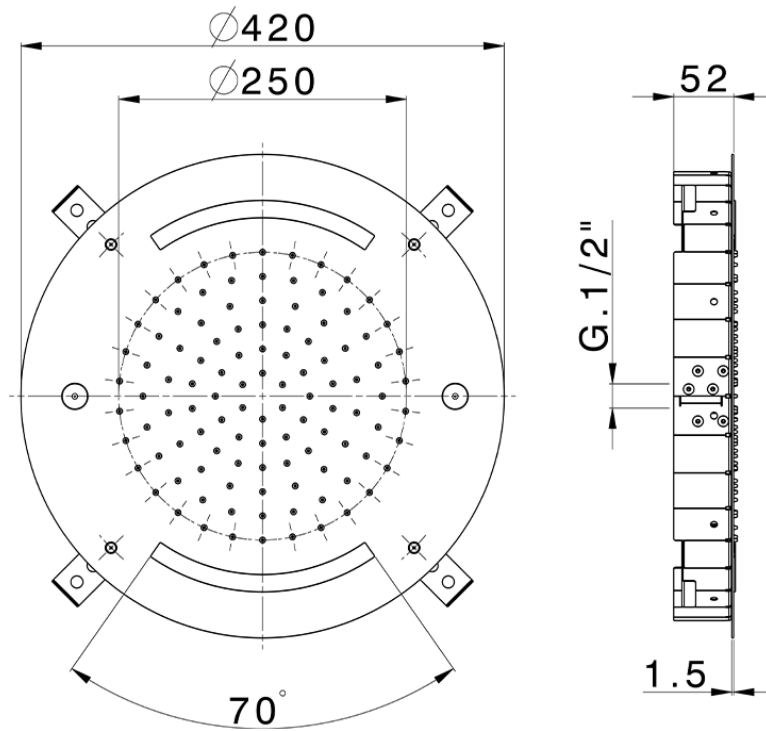

Ø 420 mm Chromotherapy Ceiling showerhead ZEN_ZS1C0020

ZS1C0020

<https://en.huberitalia.com/o-420-mm-chromotherapy-ceiling-showerhead-zen-zs1c0020>

2026-04-06