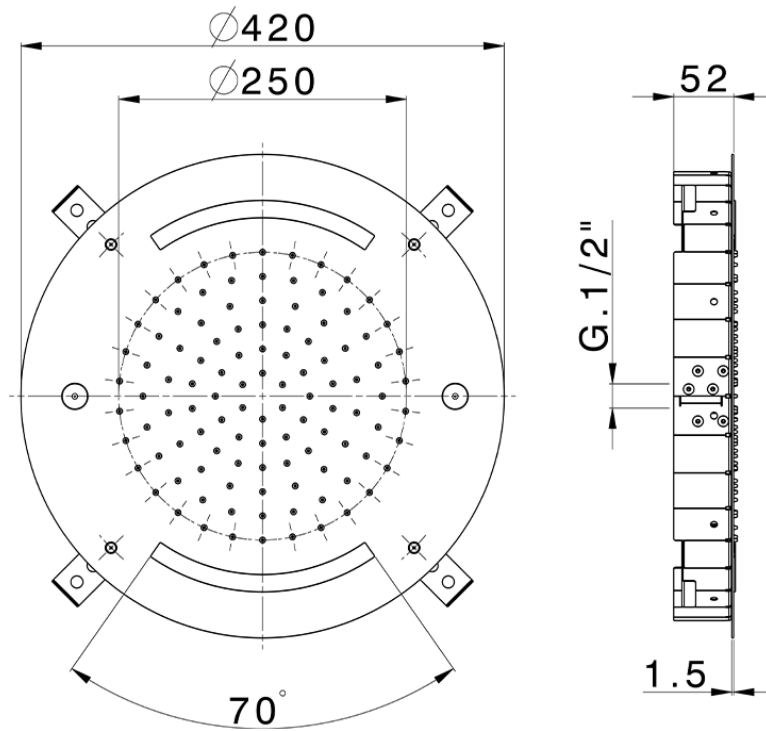

Ø 420 mm Chromotherapy Ceiling showerhead ZEN\_ZS1C0020

ZS1C0020

<https://en.huberitalia.com/o-420-mm-chromotherapy-ceiling-showerhead-zen-zs1c0020>

2026-04-29