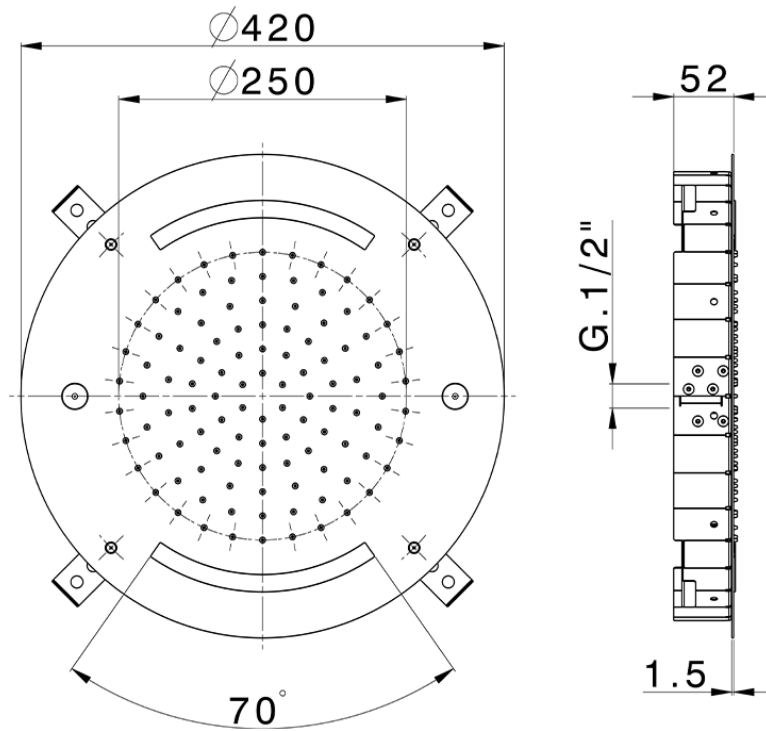

Ø 420 mm Chromotherapy Ceiling showerhead ZEN\_ZS1C0020

ZS1C0020

<https://en.huberitalia.com/o-420-mm-chromotherapy-ceiling-showerhead-zen-zs1c0020>

2026-06-27