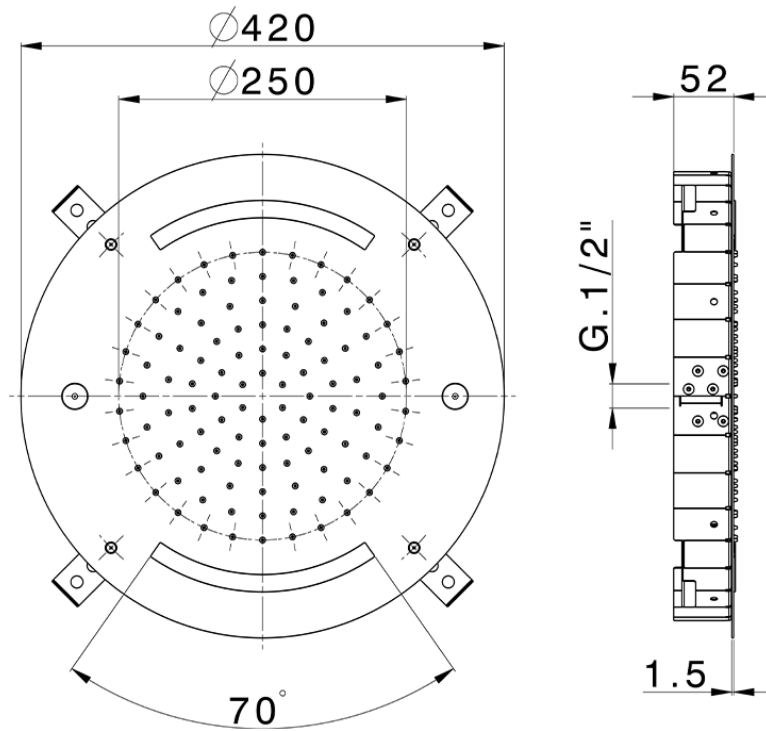

Ø 420 mm Chromotherapy Ceiling showerhead ZEN_ZS1C0020

ZS1C0020

<https://en.huberitalia.com/o-420-mm-chromotherapy-ceiling-showerhead-zen-zs1c0020>

2026-04-08