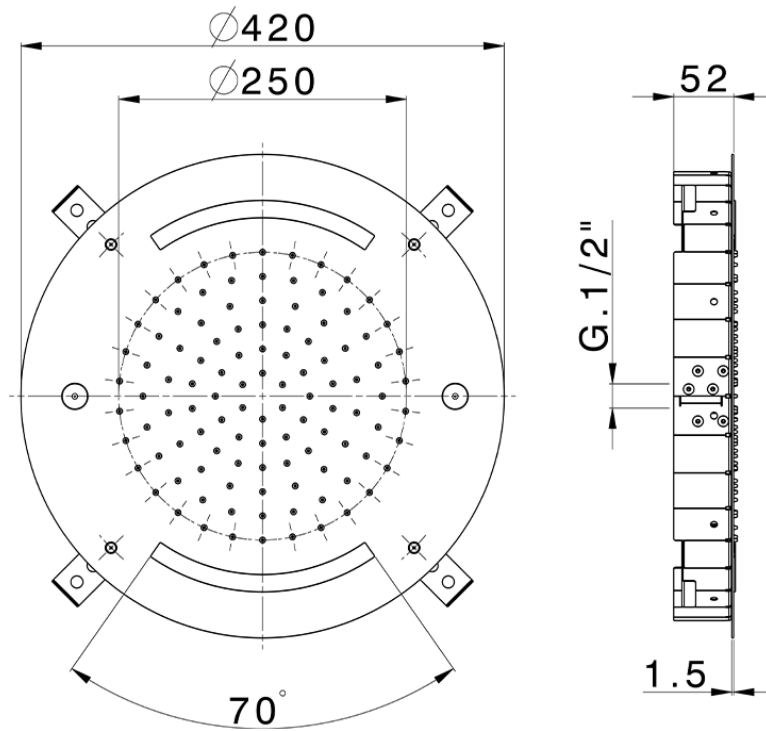

## Ø 420 mm Chromotherapy Ceiling showerhead ZEN\_ZS1C0020

ZS1C0020

<https://en.huberitalia.com/o-420-mm-chromotherapy-ceiling-showerhead-zen-zs1c0020>

2026-06-06