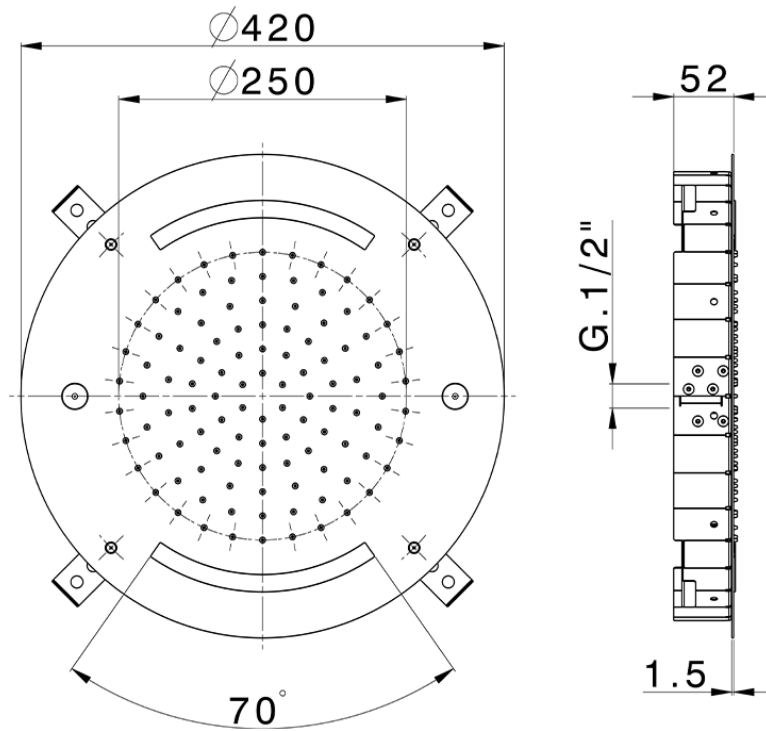

## Ø 420 mm Chromotherapy Ceiling showerhead ZEN\_ZS1C0020

ZS1C0020

<https://en.huberitalia.com/o-420-mm-chromotherapy-ceiling-showerhead-zen-zs1c0020>

2026-04-10