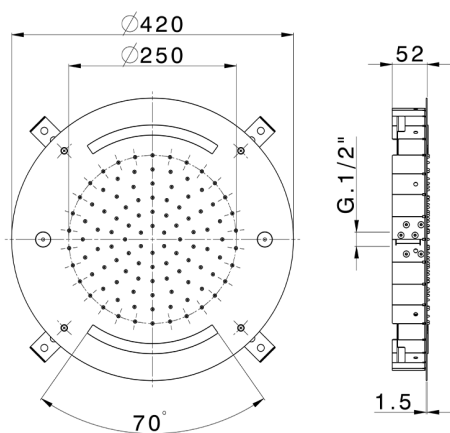

Ø 420 mm Chromotherapy Ceiling showerhead ZEN_ZS1C0020

MODEL **ZS1C0020**

Ø 420 mm Chromotherapy Ceiling showerhead, rain, spraying and chromotherapy functions, with remote control included, Stainless Steel AISI 304

AVAILABLE FINISHINGS

- **D1** D1 Brushed Inox
- **40** 40 Matt Black
- **4Q** 4Q Matt White
- **D2** D2 Polished Inox

CHARACTERISTICS

2026-04-09