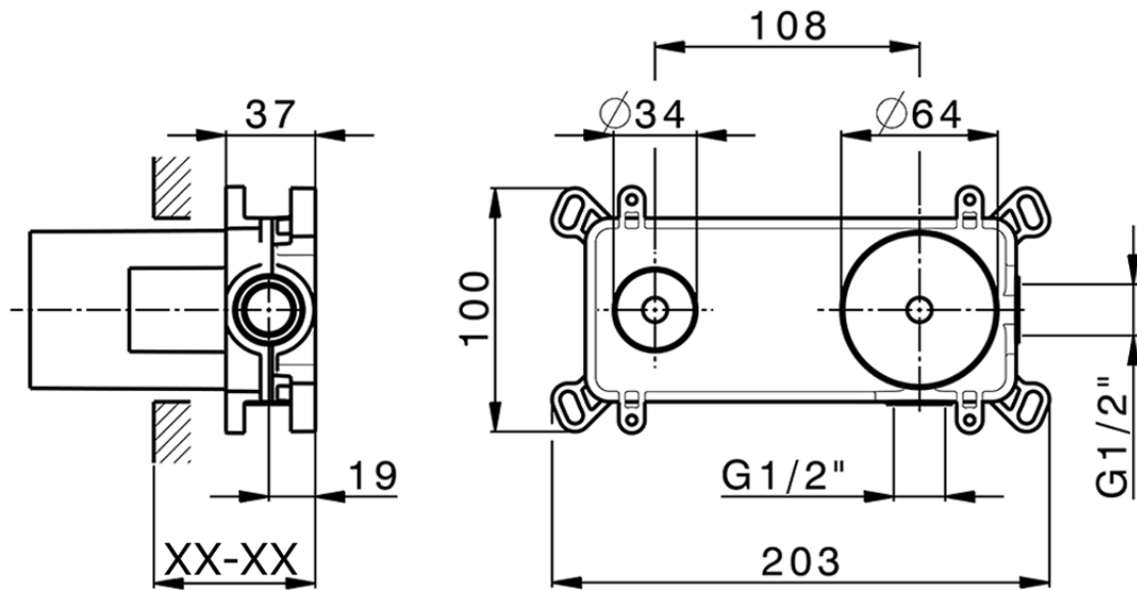

Exposed part for single lever washbasin valve NUOVA KIRUNA_K2005510

K2005510

<https://en.huberitalia.com/exposed-part-for-single-lever-washbasin-valve-nuova-kiruna-k2005510>

Piastra/Plate/Plaque/Platte/Placa

2-3mm: XX 56-76

10mm: XX 48-68