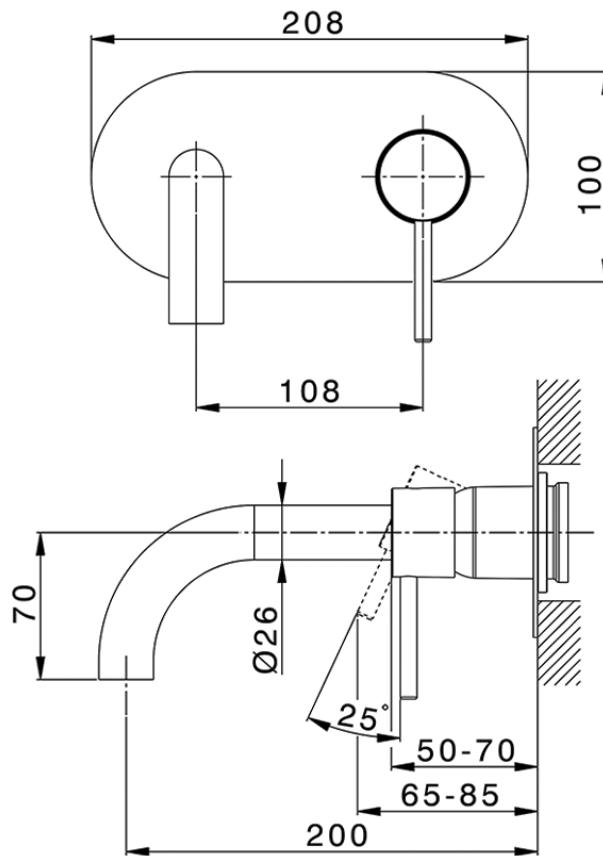

Exposed part for single lever washbasin valve NUOVA KIRUNA\_K2005510

K2005510

<https://en.huberitalia.com/exposed-part-for-single-lever-washbasin-valve-nuova-kiruna-k2005510>

Piastra/Plate/Plaque/Platte/Placa

2-3mm: XX 56-76

10mm: XX 48-68