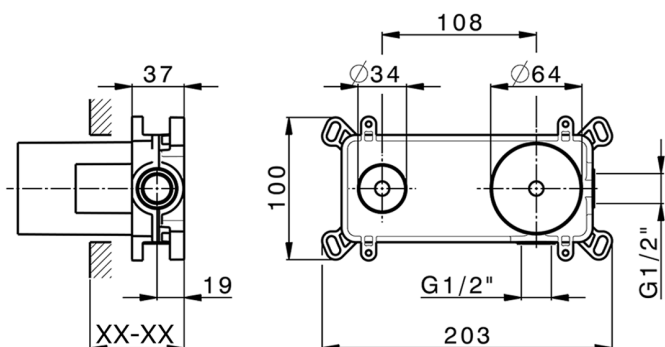

Exposed part for single lever washbasin valve NUOVA KIRUNA_K2005510

MODEL **K2005510**

Exposed part for single lever basin mixer, without concealed part, spout L.200 mm, for item Easy-Box ZB002450 and art. ZB025510

Required concealed parts **ZB002450**

Concealed single lever washbasin mixer Easy-Box CONCEALED_ZB002450

MODEL **ZB002450**

Concealed single lever washbasin mixer
Easy-Box, with protection guard box, without trim kit

AVAILABLE FINISHINGS

04 04 Without finishing

CHARACTERISTICS

Installation	Concealed
Cartridge Spare Parts	ZZ95409000
35 mm Cartridge	
Concealed	1

Piastra/Plate/Plaque/Platte/Placa

2-3mm: XX 56-76

10mm: XX 48-68