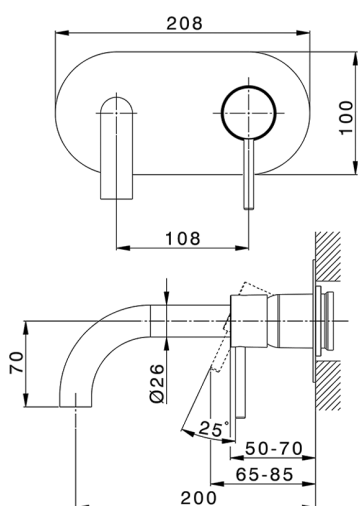

Exposed part for single lever washbasin valve NUOVA KIRUNA_K2005510

MODEL **K2005510**

Exposed part for single lever basin mixer, without concealed part, spout L.200 mm, for item Easy-Box ZB002450 and art. ZB025510

Required concealed parts **ZB002450**

Concealed single lever washbasin mixer Easy-Box CONCEALED_ZB002450

MODEL **ZB002450**

Concealed single lever washbasin mixer
Easy-Box, with protection guard box, without trim kit

AVAILABLE FINISHINGS

CHARACTERISTICS

Installation	Concealed
Cartridge Spare Parts	ZZ95409000
35 mm Cartridge	
Concealed	1

Piastra/Plate/Plaque/Platte/Placa

2-3mm: XX 56-76

10mm: XX 48-68

DeviaStop

The Huber Devia Stop technology allows to adjust the water flow and to direct it to the selected output point (overhead soaker, hand shower, etc).