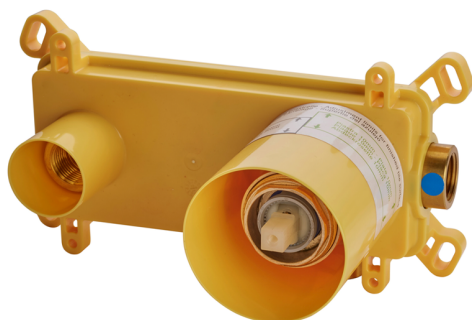

Exposed part for single lever washbasin valve NUOVA KIRUNA_K2005510

MODEL **K2005510**

Exposed part for single lever basin mixer, without concealed part, spout L.200 mm, for item Easy-Box ZB002450 and art. ZB025510

Required concealed parts **ZB002450**

Concealed single lever washbasin mixer Easy-Box CONCEALED_ZB002450

MODEL **ZB002450**

Concealed single lever washbasin mixer
Easy-Box, with protection guard box, without trim kit

AVAILABLE FINISHINGS

04 04 Without finishing

CHARACTERISTICS

Installation	Concealed
Cartridge Spare Parts	ZZ95409000
35 mm Cartridge	
Concealed	1

Piastra/Plate/Plaque/Platte/Placa

2-3mm: XX 56-76

10mm: XX 48-68

DeviaStop

The Huber Devia Stop technology allows to adjust the water flow and to direct it to the selected output point (overhead soaker, hand shower, etc).

2026-05-25