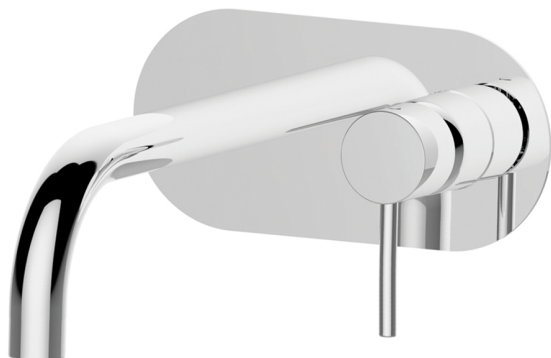

Exposed part for single lever washbasin valve NUOVA KIRUNA_K2005510

MODEL **K2005510**

Exposed part for single lever basin mixer, without concealed part, spout L.200 mm, for item Easy-Box ZB002450 and art. ZB025510

AVAILABLE FINISHINGS

-  **21** 21 Chrome
-  **26** 26 Old Copper
-  **2F** 2F Brushed Nickel
-  **2W** 2W Brushed Gold
-  **40** 40 Matt Black
-  **4Q** 4Q Matt White

CHARACTERISTICS

Installation **Concealed**

Required concealed parts **ZB002450**

Concealed single lever washbasin mixer Easy-Box CONCEALED_ZB002450

MODEL **ZB002450**

Concealed single lever washbasin mixer
Easy-Box, with protection guard box, without trim kit

AVAILABLE FINISHINGS

CHARACTERISTICS

Installation	Concealed
Cartridge Spare Parts	ZZ95409000
35 mm Cartridge	
Concealed	1

Piastra/Plate/Plaque/Platte/Placa

2-3mm: XX 56-76

10mm: XX 48-68

DeviaStop

The Huber Devia Stop technology allows to adjust the water flow and to direct it to the selected output point (overhead soaker, hand shower, etc).