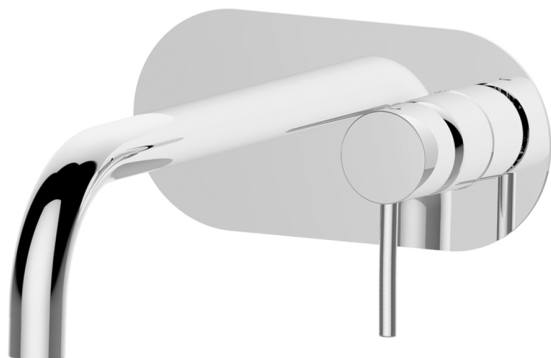

Exposed part for single lever washbasin valve NUOVA KIRUNA_K2005510

MODEL **K2005510**

Exposed part for single lever basin mixer, without concealed part, spout L.200 mm, for item Easy-Box ZB002450 and art. ZB025510

AVAILABLE FINISHINGS

-  **21** 21 Chrome
-  **26** 26 Old Copper
-  **2F** 2F Brushed Nickel
-  **2W** 2W Brushed Gold
-  **40** 40 Matt Black
-  **4Q** 4Q Matt White

CHARACTERISTICS

Installation **Concealed**

Required concealed parts **ZB002450**

Concealed single lever washbasin mixer Easy-Box CONCEALED_ZB002450

MODEL **ZB002450**

Concealed single lever washbasin mixer
Easy-Box, with protection guard box, without trim kit

DeviaStop

The Huber Devia Stop technology allows to adjust the water flow and to direct it to the selected output point (overhead soaker, hand shower, etc).

2026-05-25