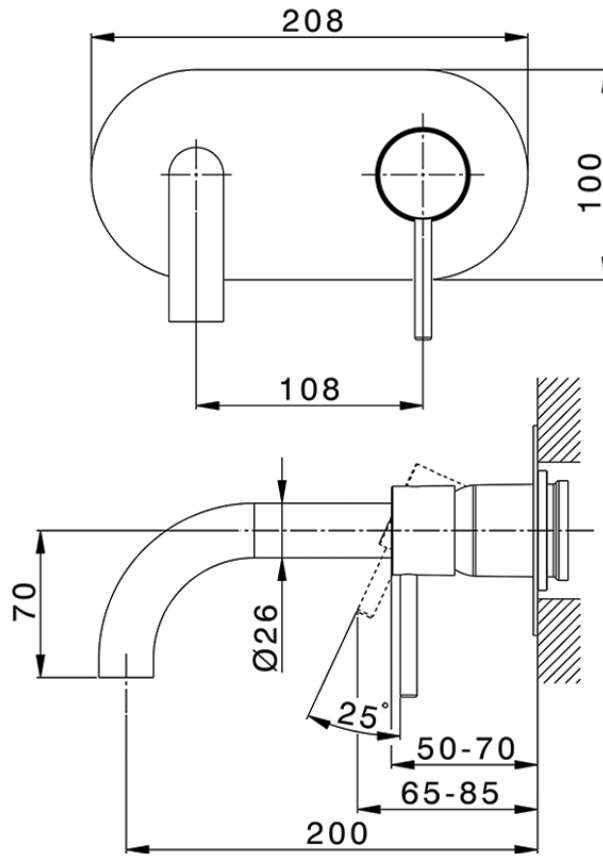

Exposed part for single lever washbasin valve NUOVA KIRUNA_K2005510

K2005510

<https://en.huberitalia.com/exposed-part-for-single-lever-washbasin-valve-nuova-kiruna-k2005510>

Piastra/Plate/Plaque/Platte/Placa

2-3mm: XX 56-76

10mm: XX 48-68