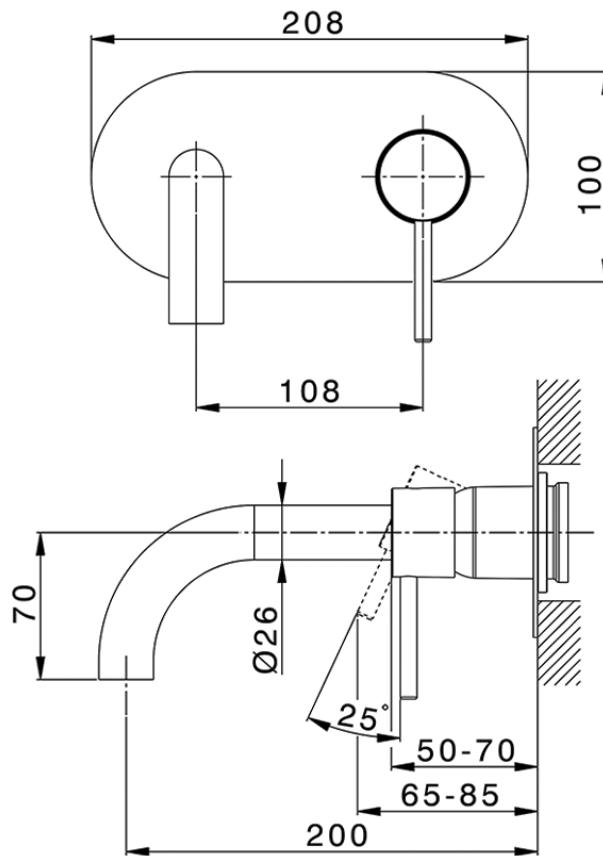

## Exposed part for single lever washbasin valve NUOVA KIRUNA\_K2005510

K2005510

<https://en.huberitalia.com/exposed-part-for-single-lever-washbasin-valve-nuova-kiruna-k2005510>

Piastra/Plate/Plaque/Platte/Placa

2-3mm: XX 56-76

10mm: XX 48-68