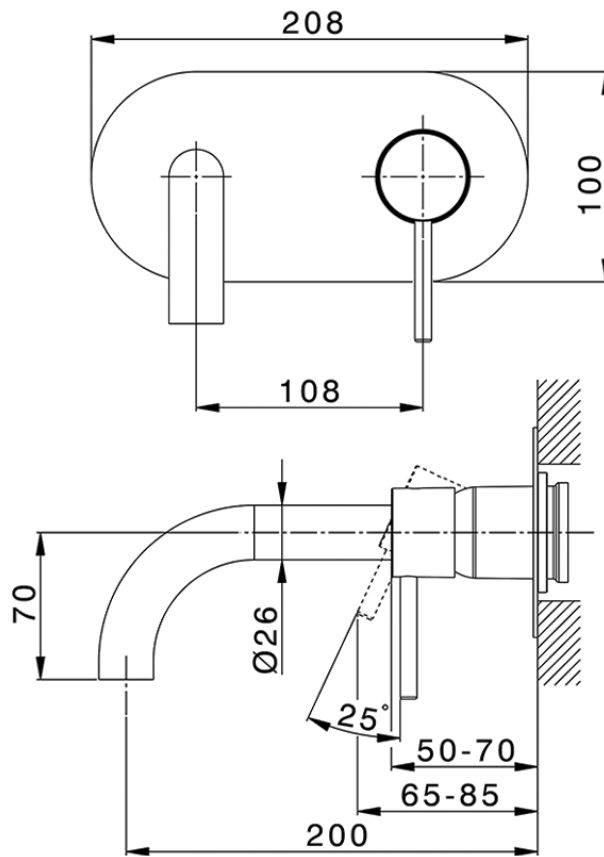

## Exposed part for single lever washbasin valve NUOVA KIRUNA\_K2005510

K2005510

<https://en.huberitalia.com/exposed-part-for-single-lever-washbasin-valve-nuova-kiruna-k2005510>

## Piastra/Plate/Plaque/Platte/Placa

2-3mm: XX 56-76

10mm: XX 48-68