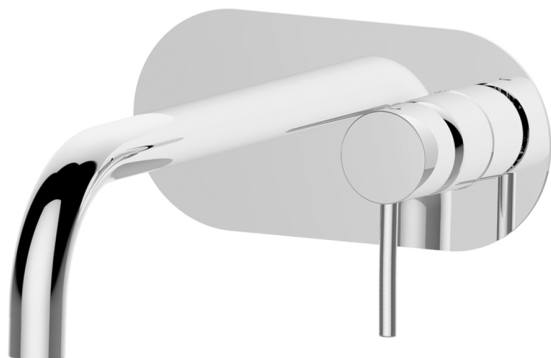

## Exposed part for single lever washbasin valve NUOVA KIRUNA\_K2005510

MODEL **K2005510**

Exposed part for single lever basin mixer, without concealed part, spout L.200 mm, for item Easy-Box ZB002450 and art.ZB025510

### AVAILABLE FINISHINGS

-  **21** 21 Chrome
-  **26** 26 Old Copper
-  **2F** 2F Brushed Nickel
-  **2W** 2W Brushed Gold
-  **40** 40 Matt Black
-  **4Q** 4Q Matt White

## Concealed single lever washbasin mixer Easy-Box CONCEALED\_ZB002450

MODEL **ZB002450**

Concealed single lever washbasin mixer  
Easy-Box, with protection guard box, without trim kit

AVAILABLE FINISHINGS

### DeviaStop

The Huber Devia Stop technology allows to adjust the water flow and to direct it to the selected output point (overhead soaker, hand shower, etc).

2026-04-30