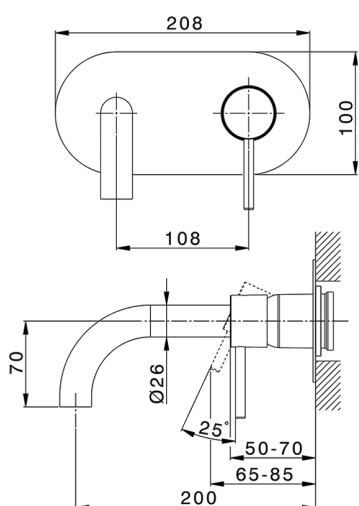

CHARACTERISTICS

Installation **Concealed**
Required concealed parts **ZB002450**