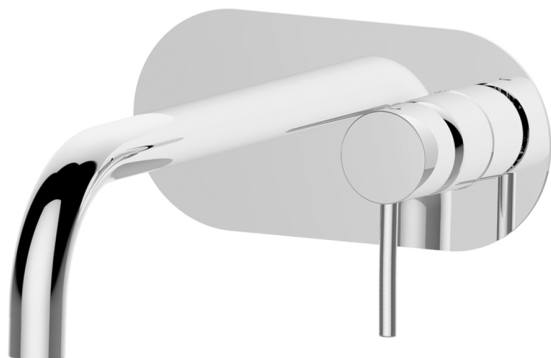

## Exposed part for single lever washbasin valve NUOVA KIRUNA\_K2005510

MODEL **K2005510**

Exposed part for single lever basin mixer, without concealed part, spout L.200 mm, for item Easy-Box ZB002450 and art. ZB025510

### AVAILABLE FINISHINGS

-  **21** 21 Chrome
-  **26** 26 Old Copper
-  **2F** 2F Brushed Nickel
-  **2W** 2W Brushed Gold
-  **40** 40 Matt Black
-  **4Q** 4Q Matt White

## Concealed single lever washbasin mixer Easy-Box CONCEALED\_ZB002450

MODEL **ZB002450**

Concealed single lever washbasin mixer  
Easy-Box, with protection guard box, without trim kit

AVAILABLE FINISHINGS

### DeviaStop

The Huber Devia Stop technology allows to adjust the water flow and to direct it to the selected output point (overhead soaker, hand shower, etc).

2026-06-27