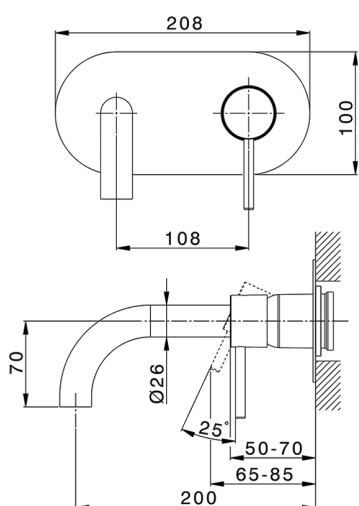

Exposed part for single lever washbasin valve NUOVA KIRUNA_K2005510

MODEL **K2005510**

Exposed part for single lever basin mixer, without concealed part, spout L.200 mm, for item Easy-Box ZB002450 and art. ZB025510

AVAILABLE FINISHINGS

-  **21** 21 Chrome
-  **26** 26 Old Copper
-  **2F** 2F Brushed Nickel
-  **2W** 2W Brushed Gold
-  **40** 40 Matt Black
-  **4Q** 4Q Matt White

CHARACTERISTICS

Installation **Concealed**
 Required concealed parts **ZB002450**

Concealed single lever washbasin mixer Easy-Box CONCEALED_ZB002450

MODEL **ZB002450**

Concealed single lever washbasin mixer
Easy-Box, with protection guard box, without trim kit

AVAILABLE FINISHINGS

04 04 Without finishing

CHARACTERISTICS

Installation	Concealed
Cartridge Spare Parts	ZZ95409000
35 mm Cartridge	
Concealed	1

Piastra/Plate/Plaque/Platte/Placa

2-3mm: XX 56-76

10mm: XX 48-68

DeviaStop

The Huber Devia Stop technology allows to adjust the water flow and to direct it to the selected output point (overhead soaker, hand shower, etc).