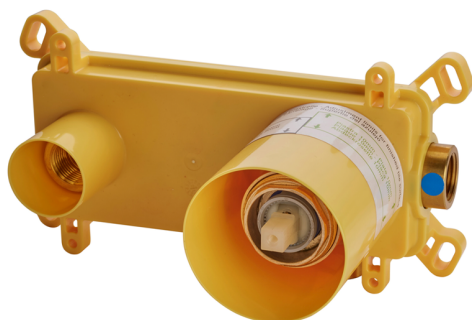

## Exposed part for single lever washbasin valve NUOVA KIRUNA\_K2005510

MODEL **K2005510**

Exposed part for single lever basin mixer, without concealed part, spout L.200 mm, for item Easy-Box ZB002450 and art. ZB025510

## Concealed single lever washbasin mixer Easy-Box CONCEALED\_ZB002450

MODEL **ZB002450**

Concealed single lever washbasin mixer  
Easy-Box, with protection guard box, without trim kit

AVAILABLE FINISHINGS

**04** 04 Without finishing

CHARACTERISTICS

Installation	<b>Concealed</b>
Cartridge Spare Parts	<b>ZZ95409000</b>
<b>35 mm Cartridge</b>	
Concealed	<b>1</b>

Piastra/Plate/Plaque/Platte/Placa

2-3mm: XX 56-76

### DeviaStop

The Huber Devia Stop technology allows to adjust the water flow and to direct it to the selected output point (overhead soaker, hand shower, etc).

2026-05-25