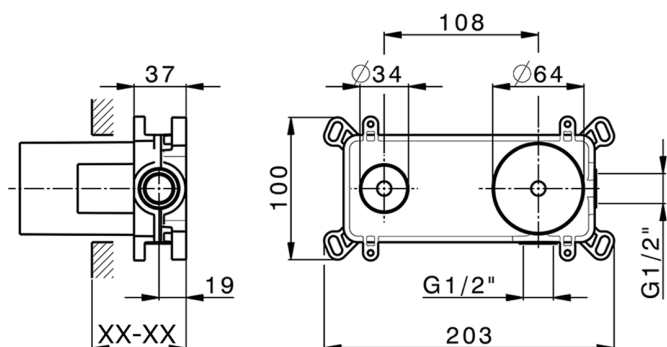

Concealed single lever washbasin mixer Easy-Box CONCEALED_ZB002450

MODEL **ZB002450**

Concealed single lever washbasin mixer
Easy-Box, with protection guard box, without trim kit

AVAILABLE FINISHINGS

04 04 Without finishing

CHARACTERISTICS

Installation	Concealed
Cartridge Spare Parts	ZZ95409000
35 mm Cartridge	
Concealed	1

Piastra/Plate/Plaque/Platte/Placa

2-3mm: XX 56-76

10mm: XX 48-68

DeviaStop

The Huber Devia Stop technology allows to adjust the water flow and to direct it to the selected output point (overhead soaker, hand shower, etc).

2026-05-25