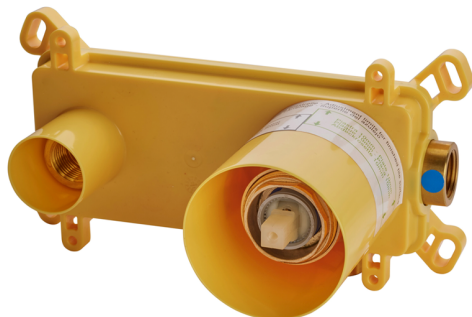

Exposed part for single lever washbasin valve NUOVA KIRUNA_K2005510

MODEL **K2005510**

Exposed part for single lever basin mixer, without concealed part, spout L.200 mm, for item Easy-Box ZB002450 and art. ZB025510

AVAILABLE FINISHINGS

-  **21** 21 Chrome
-  **26** 26 Old Copper
-  **2F** 2F Brushed Nickel
-  **2W** 2W Brushed Gold
-  **40** 40 Matt Black
-  **4Q** 4Q Matt White

CHARACTERISTICS

Installation **Concealed**
 Required concealed parts **ZB002450**

Concealed single lever washbasin mixer Easy-Box CONCEALED_ZB002450

MODEL **ZB002450**

Concealed single lever washbasin mixer
Easy-Box, with protection guard box, without trim kit

AVAILABLE FINISHINGS

04 04 Without finishing

CHARACTERISTICS

Installation	Concealed
Cartridge Spare Parts	ZZ95409000
35 mm Cartridge	
Concealed	1

Piastra/Plate/Plaque/Platte/Placa

2-3mm: XX 56-76

10mm: XX 48-68

DeviaStop

The Huber Devia Stop technology allows to adjust the water flow and to direct it to the selected output point (overhead soaker, hand shower, etc).