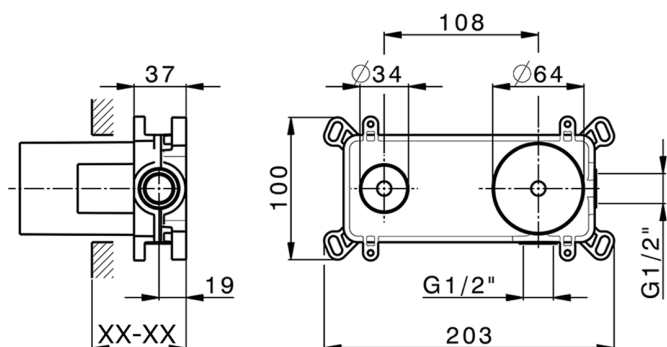

## Exposed part for single lever washbasin valve NUOVA KIRUNA\_K2005510

MODEL **K2005510**

Exposed part for single lever basin mixer, without concealed part, spout L.200 mm, for item Easy-Box ZB002450 and art. ZB025510

## Concealed single lever washbasin mixer Easy-Box CONCEALED\_ZB002450

MODEL **ZB002450**

Concealed single lever washbasin mixer  
Easy-Box, with protection guard box, without trim kit

AVAILABLE FINISHINGS

**04** 04 Without finishing

CHARACTERISTICS

Installation	<b>Concealed</b>
Cartridge Spare Parts	<b>ZZ95409000</b>
<b>35 mm Cartridge</b>	
Concealed	<b>1</b>

Piastra/Plate/Plaque/Platte/Placa

2-3mm: XX 56-76

10mm: XX 48-68