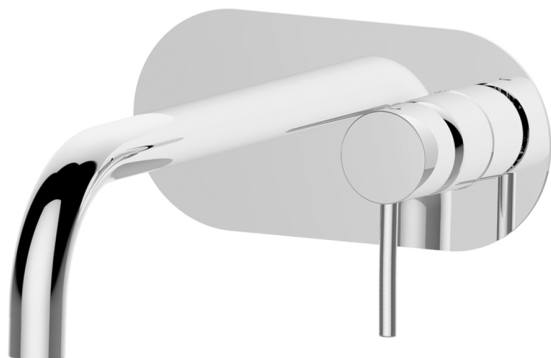

Exposed part for single lever washbasin valve NUOVA KIRUNA_K2005510

MODEL **K2005510**

Exposed part for single lever basin mixer, without concealed part, spout L.200 mm, for item Easy-Box ZB002450 and art. ZB025510

AVAILABLE FINISHINGS

-  **21** 21 Chrome
-  **26** 26 Old Copper
-  **2F** 2F Brushed Nickel
-  **2W** 2W Brushed Gold
-  **40** 40 Matt Black
-  **4Q** 4Q Matt White

CHARACTERISTICS

Installation **Concealed**
 Required concealed parts **ZB002450**

Concealed single lever washbasin mixer Easy-Box CONCEALED_ZB002450

MODEL **ZB002450**

Concealed single lever washbasin mixer
Easy-Box, with protection guard box, without trim kit

AVAILABLE FINISHINGS

04 04 Without finishing

CHARACTERISTICS

Installation	Concealed
Cartridge Spare Parts	ZZ95409000
35 mm Cartridge	
Concealed	1

Piastra/Plate/Plaque/Platte/Placa

2-3mm: XX 56-76

10mm: XX 48-68

DeviaStop

The Huber Devia Stop technology allows to adjust the water flow and to direct it to the selected output point (overhead soaker, hand shower, etc).