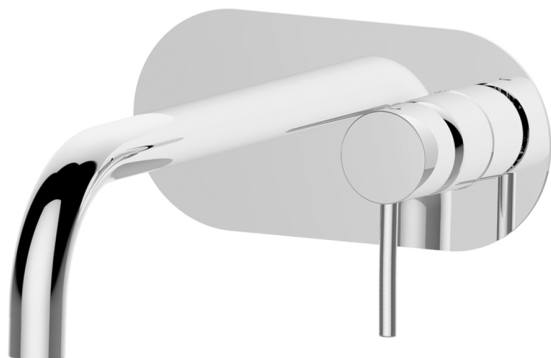

## Exposed part for single lever washbasin valve NUOVA KIRUNA\_K2005510

MODEL **K2005510**

Exposed part for single lever basin mixer, without concealed part, spout L.200 mm, for item Easy-Box ZB002450 and art. ZB025510

## Concealed single lever washbasin mixer Easy-Box CONCEALED\_ZB002450

MODEL **ZB002450**

Concealed single lever washbasin mixer  
Easy-Box, with protection guard box, without trim kit

AVAILABLE FINISHINGS

10mm: XX 48-68

### DeviaStop

The Huber Devia Stop technology allows to adjust the water flow and to direct it to the selected output point (overhead soaker, hand shower, etc).

2026-05-25