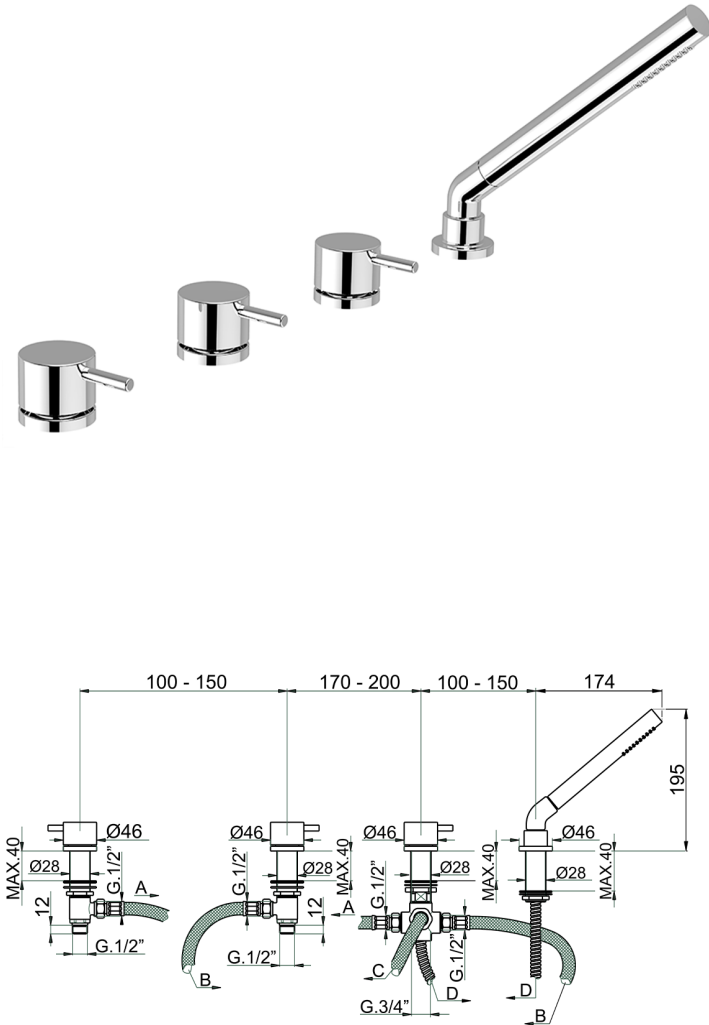

## Deck-mounted 4-hole bath mixer M32\_MT000290

MODEL **MT000290**

Deck-mounted 4-hole bath mixer, automatic diverter, 23 mm Brass One Spray handshower, 175 cm Brass flexible hose

### AVAILABLE FINISHINGS

-  **21** 21 Chrome
-  **26** 26 Old Copper
-  **2F** 2F Brushed Nickel
-  **2W** 2W Brushed Gold
-  **40** 40 Matt Black
-  **4Q** 4Q Matt White