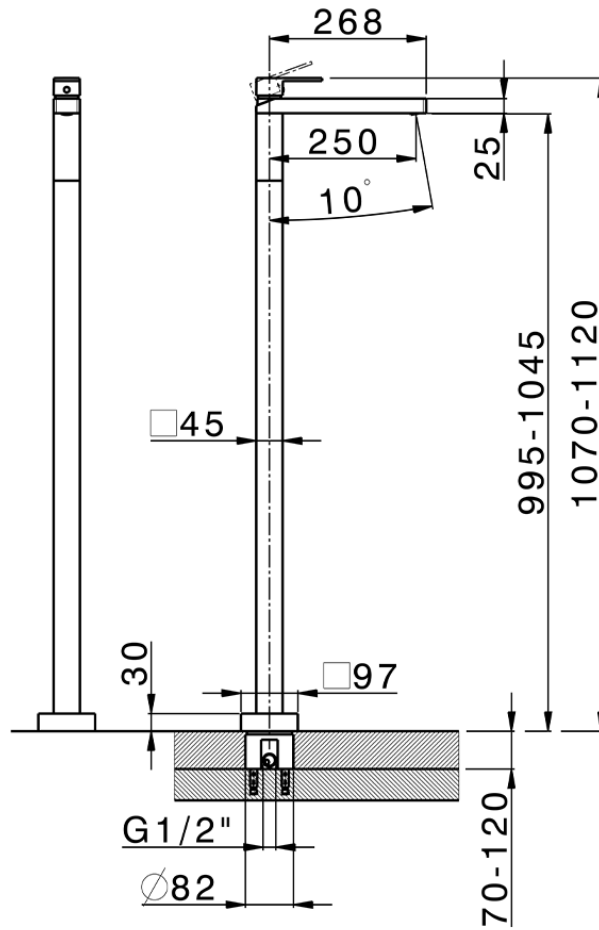

Exposed part for single basin on the floor NUOVA EGO_NE014510

NE014510

<https://en.huberitalia.com/exposed-part-for-single-basin-on-the-floor-nuova-ego-ne014510>

ZB004510

<https://en.huberitalia.com/concealed-part-single-lever-free-standing-concealed-zb004510>