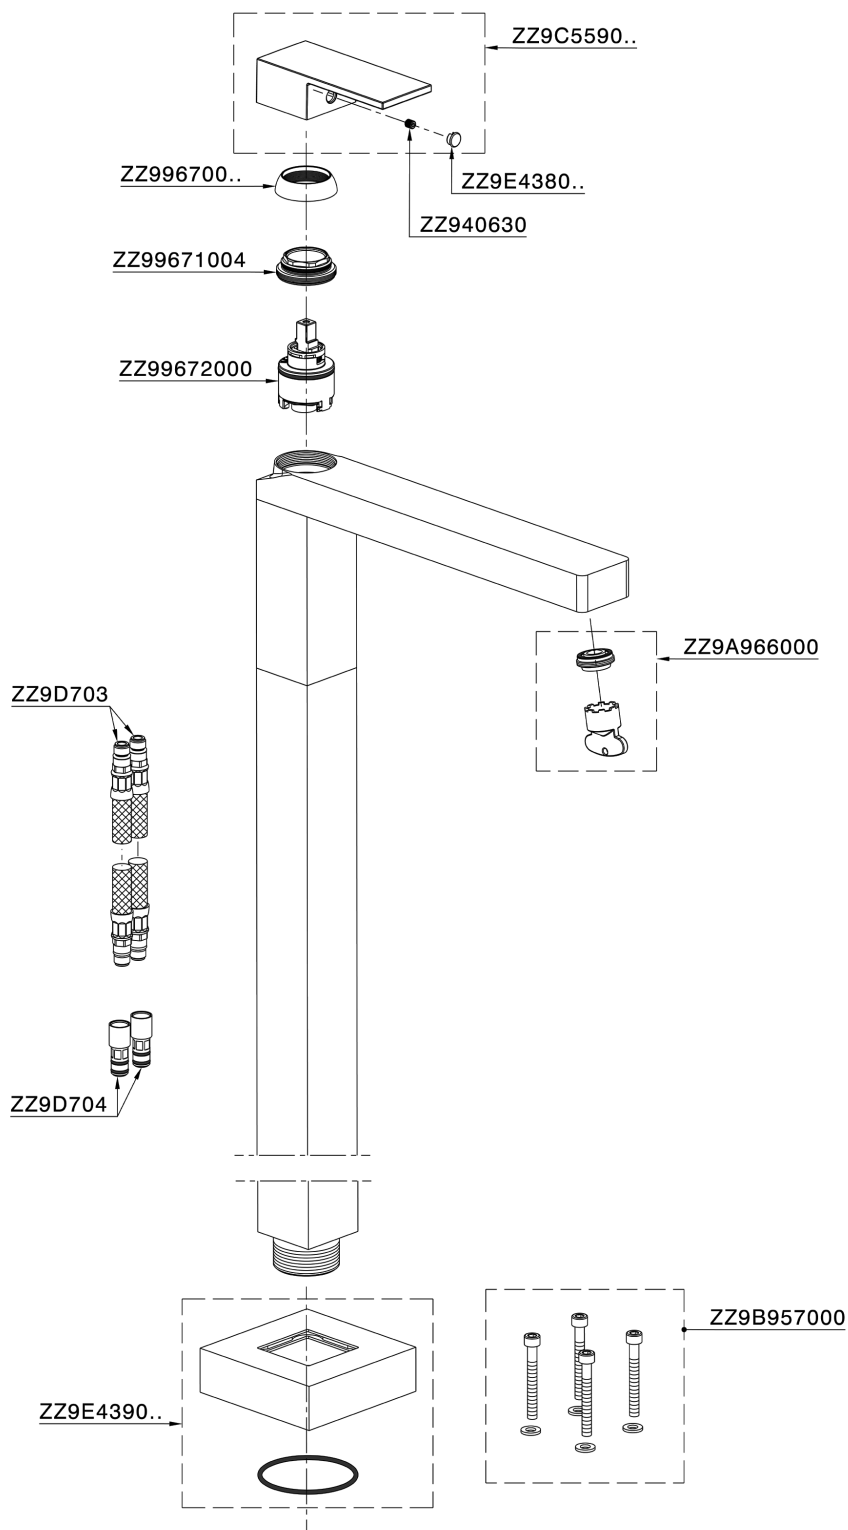

## Exposed part for single basin on the floor NUOVA EGO\_NE014510

NE014510

<https://en.huberitalia.com/exposed-part-for-single-basin-on-the-floor-nuova-ego-ne014510>

Concealed part single lever free-standing CONCEALED\_ZB004510

ZB004510

<https://en.huberitalia.com/concealed-part-single-lever-free-standing-concealed-zb004510>

2025-01-11