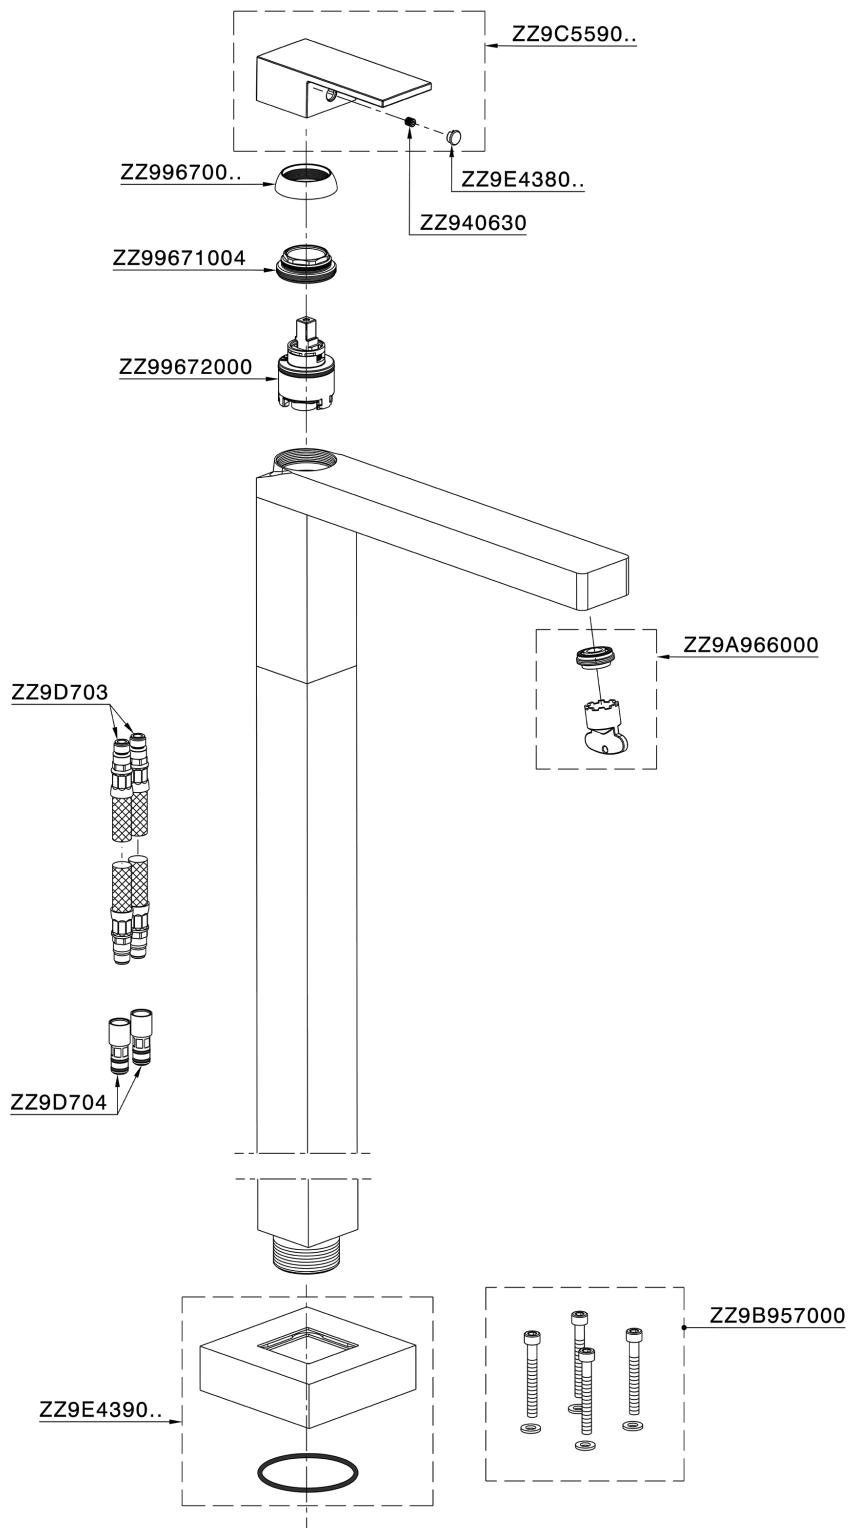

Exposed part for single basin on the floor NUOVA EGO_NE014510

MODEL **NE014510**

Exposed part for single basin on the floor, without concealed part, for item ZB004510

AVAILABLE FINISHINGS

-  **21** 21 Chrome
-  **2F** 2F Brushed Nickel
-  **40** 40 Matt Black
-  **4Q** 4Q Matt White

CHARACTERISTICS

Cartridge Spare Parts **ZZ97179000**

35 mm Cartridge

Installation **Concealed**

Required concealed parts **ZB004510**

Exposed part for single basin on the floor NUOVA EGO_NE014510

NE014510

<https://en.huberitalia.com/exposed-part-for-single-basin-on-the-floor-nuova-ego-ne014510>

Concealed part single lever free-standing CONCEALED_ZB004510

MODEL **ZB004510**

Floor mounted concealed part, for free-standing mixer

AVAILABLE FINISHINGS

 **04** 04 Without finishing

CHARACTERISTICS

Installation	Concealed
Concealed	1