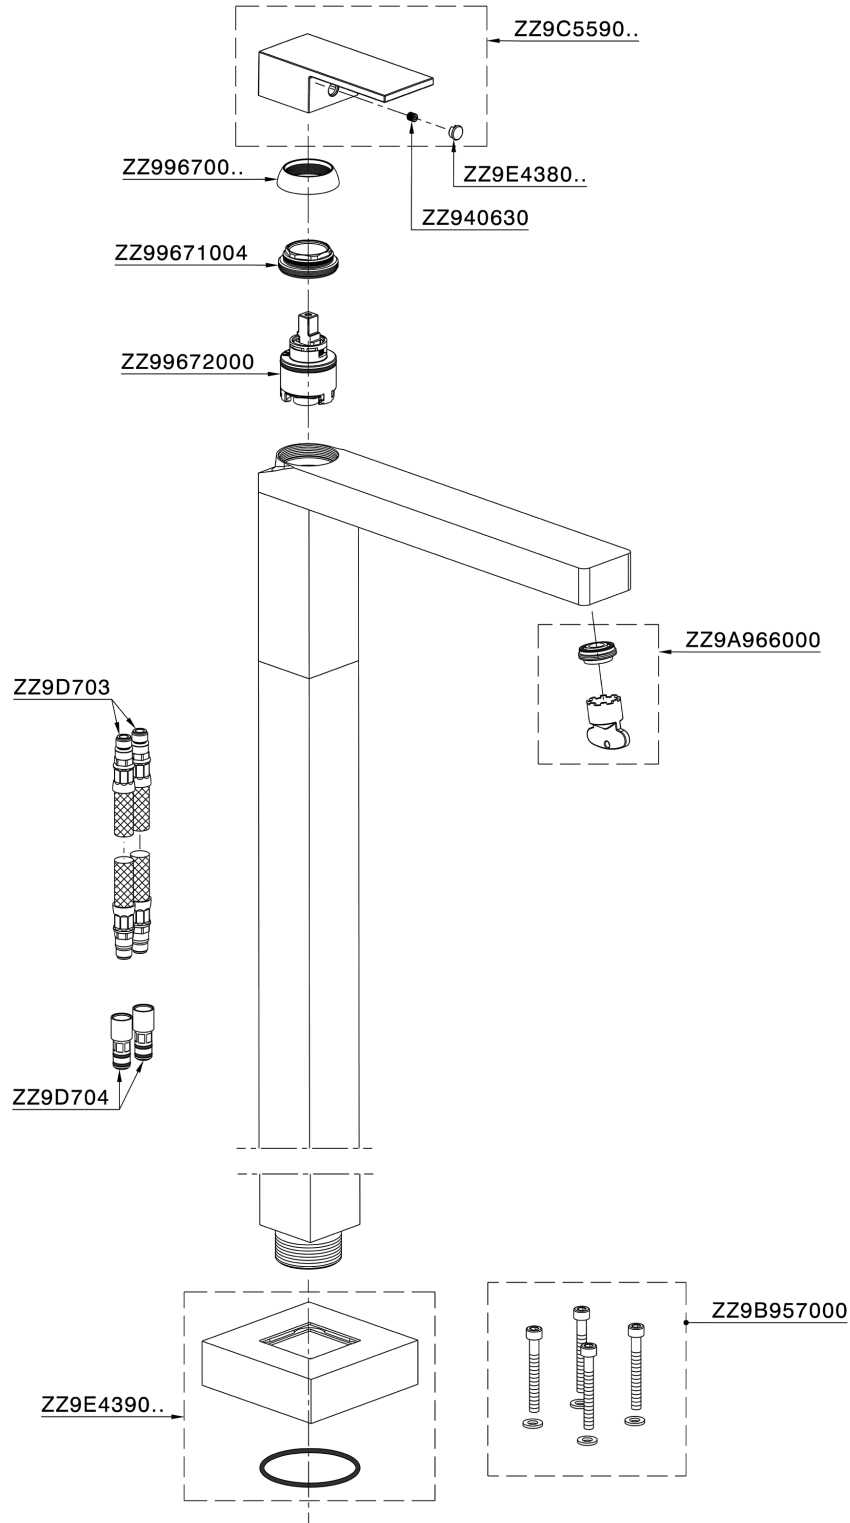

Exposed part for single basin on the floor NUOVA EGO_NE014510

NE014510

<https://en.huberitalia.com/exposed-part-for-single-basin-on-the-floor-nuova-ego-ne014510>

Concealed part single lever free-standing CONCEALED_ZB004510

ZB004510

<https://en.huberitalia.com/concealed-part-single-lever-free-standing-concealed-zb004510>

2024-12-22