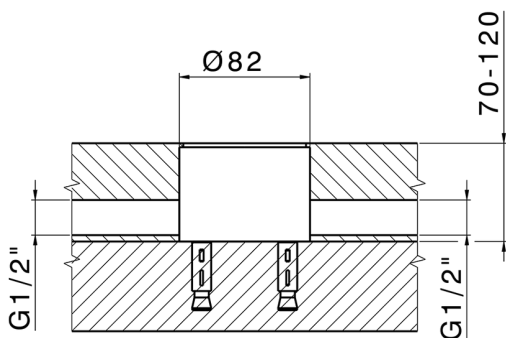

Exposed part for single basin on the floor NUOVA EGO_NE014510

MODEL **NE014510**

Exposed part for single basin on the floor, without concealed part, for item ZB004510

AVAILABLE FINISHINGS

-  **21** 21 Chrome
-  **2F** 2F Brushed Nickel
-  **40** 40 Matt Black
-  **4Q** 4Q Matt White

CHARACTERISTICS

Cartridge Spare Parts **ZZ97179000**

35 mm Cartridge

Installation **Concealed**

Required concealed parts **ZB004510**

Exposed part for single basin on the floor NUOVA EGO_NE014510

NE014510

<https://en.huberitalia.com/exposed-part-for-single-basin-on-the-floor-nuova-ego-ne014510>

Concealed part single lever free-standing CONCEALED_ZB004510

MODEL **ZB004510**

Floor mounted concealed part, for free-standing mixer

AVAILABLE FINISHINGS

 **04** 04 Without finishing

CHARACTERISTICS

Installation	Concealed
Concealed	1