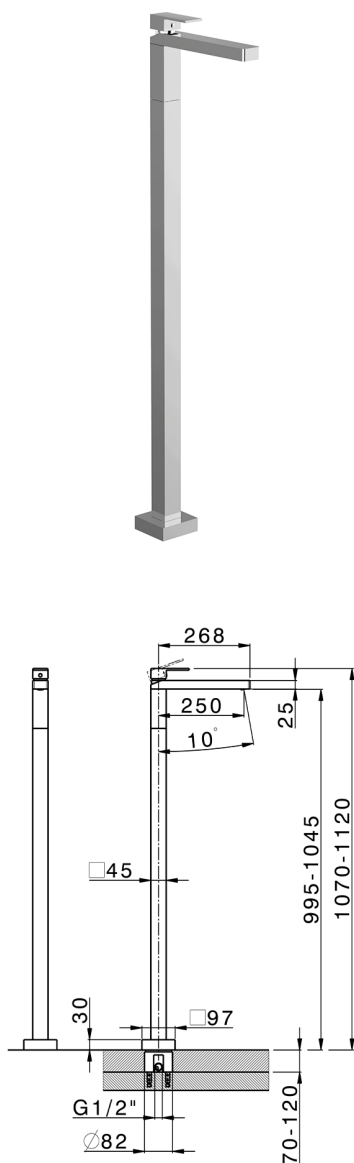

Exposed part for single basin on the floor NUOVA EGO_NE014510

MODEL **NE014510**

Exposed part for single basin on the floor, without concealed part, for item ZB004510

AVAILABLE FINISHINGS

-  **21** 21 Chrome
-  **2F** 2F Brushed Nickel
-  **40** 40 Matt Black
-  **4Q** 4Q Matt White

CHARACTERISTICS

Cartridge Spare Parts **ZZ97179000**

35 mm Cartridge

Installation **Concealed**

Required concealed parts **ZB004510**

Exposed part for single basin on the floor NUOVA EGO_NE014510

NE014510

<https://en.huberitalia.com/exposed-part-for-single-basin-on-the-floor-nuova-ego-ne014510>

Concealed part single lever free-standing CONCEALED_ZB004510

MODEL **ZB004510**

Floor mounted concealed part, for free-standing mixer

AVAILABLE FINISHINGS

 **04** 04 Without finishing

CHARACTERISTICS

Installation	Concealed
Concealed	1