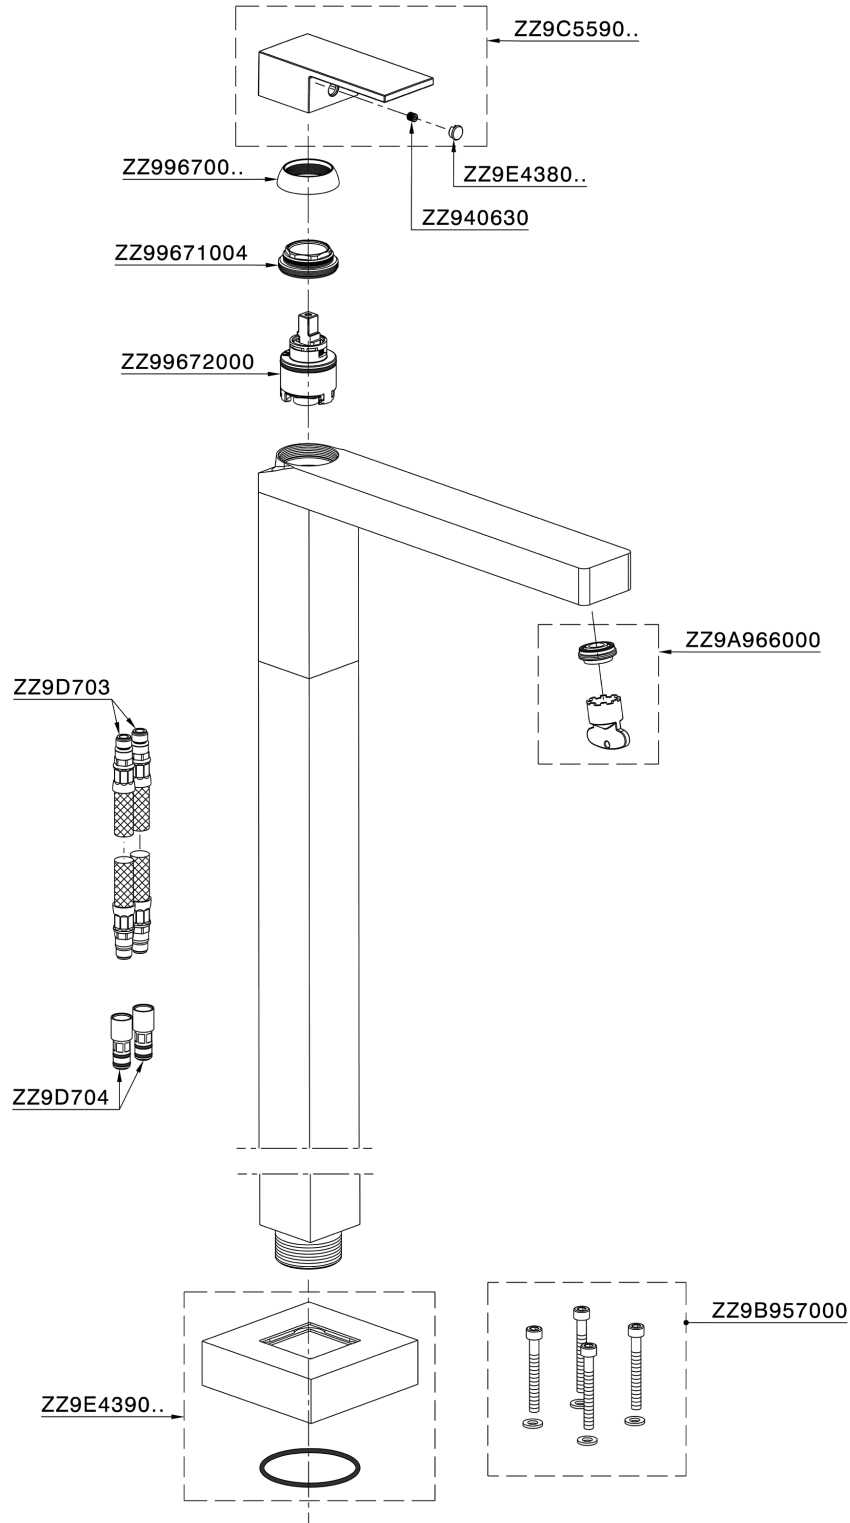

## Exposed part for single basin on the floor NUOVA EGO\_NE014510

NE014510

<https://en.huberitalia.com/exposed-part-for-single-basin-on-the-floor-nuova-ego-ne014510>

Concealed part single lever free-standing CONCEALED\_ZB004510

ZB004510

<https://en.huberitalia.com/concealed-part-single-lever-free-standing-concealed-zb004510>

2024-12-22