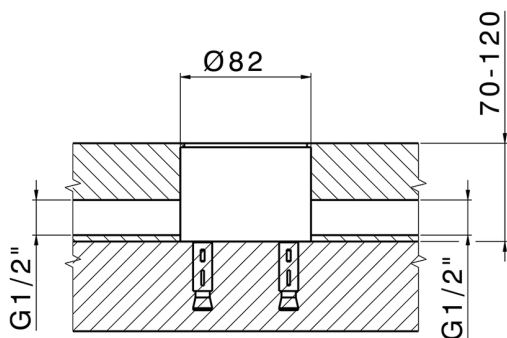

Exposed part for single basin on the floor NUOVA EGO_NE014510

MODEL **NE014510**

Exposed part for single basin on the floor, without concealed part, for item ZB004510

AVAILABLE FINISHINGS

-  **21** 21 Chrome
-  **2F** 2F Brushed Nickel
-  **40** 40 Matt Black
-  **4Q** 4Q Matt White

CHARACTERISTICS

Cartridge Spare Parts **ZZ97179000**

35 mm Cartridge

Installation **Concealed**

Required concealed parts **ZB004510**

Exposed part for single basin on the floor NUOVA EGO_NE014510

NE014510

<https://en.huberitalia.com/exposed-part-for-single-basin-on-the-floor-nuova-ego-ne014510>

Concealed part single lever free-standing CONCEALED_ZB004510

MODEL **ZB004510**

Floor mounted concealed part, for free-standing mixer

AVAILABLE FINISHINGS

 **04** 04 Without finishing

CHARACTERISTICS

Installation	Concealed
Concealed	1