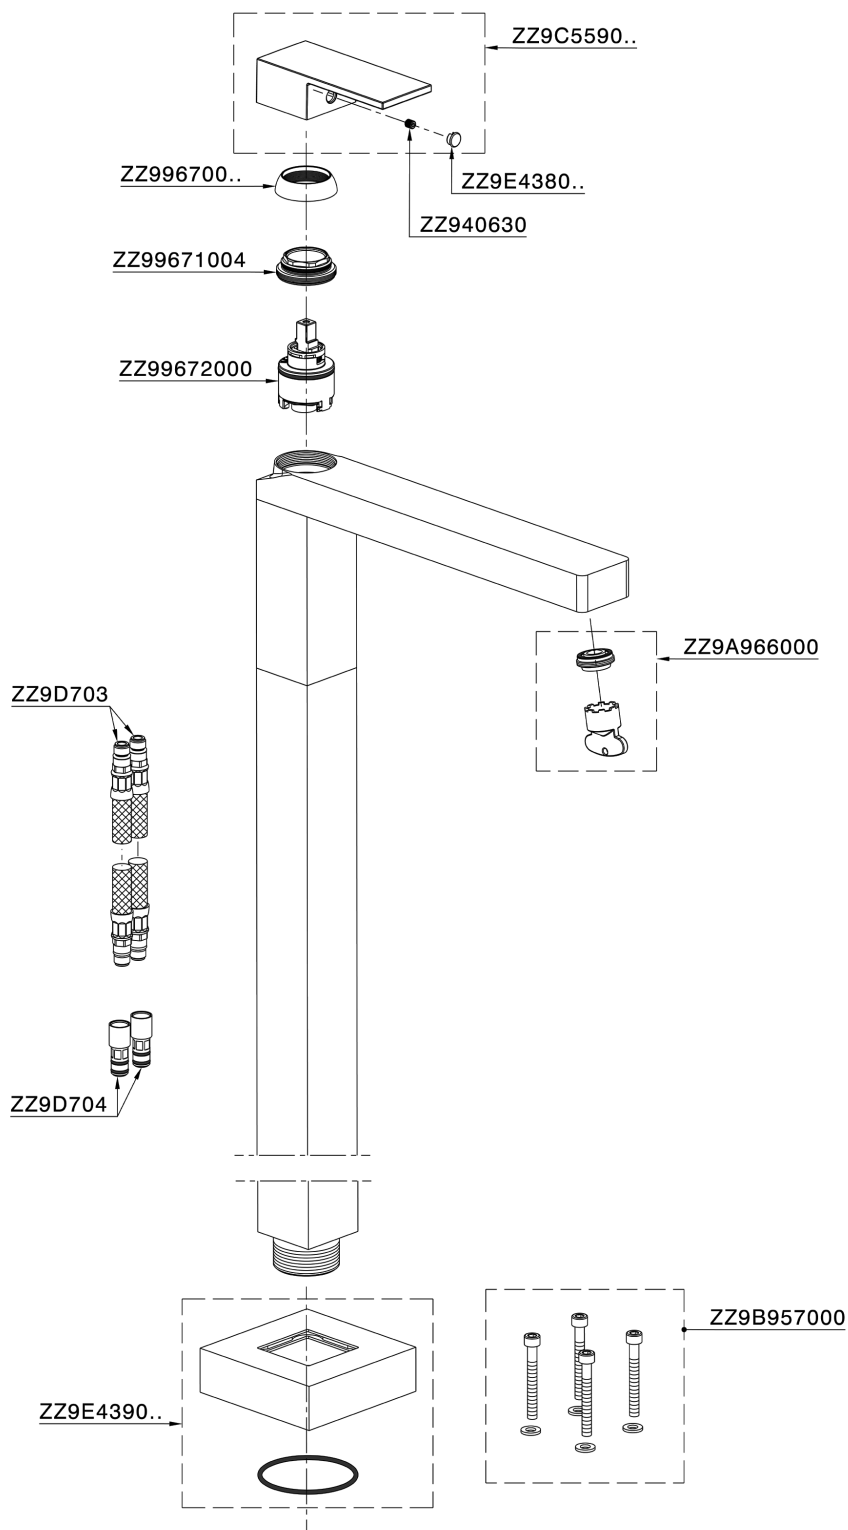

## Exposed part for single basin on the floor NUOVA EGO\_NE014510

NE014510

<https://en.huberitalia.com/exposed-part-for-single-basin-on-the-floor-nuova-ego-ne014510>

Concealed part single lever free-standing CONCEALED\_ZB004510

ZB004510

<https://en.huberitalia.com/concealed-part-single-lever-free-standing-concealed-zb004510>

2024-12-22