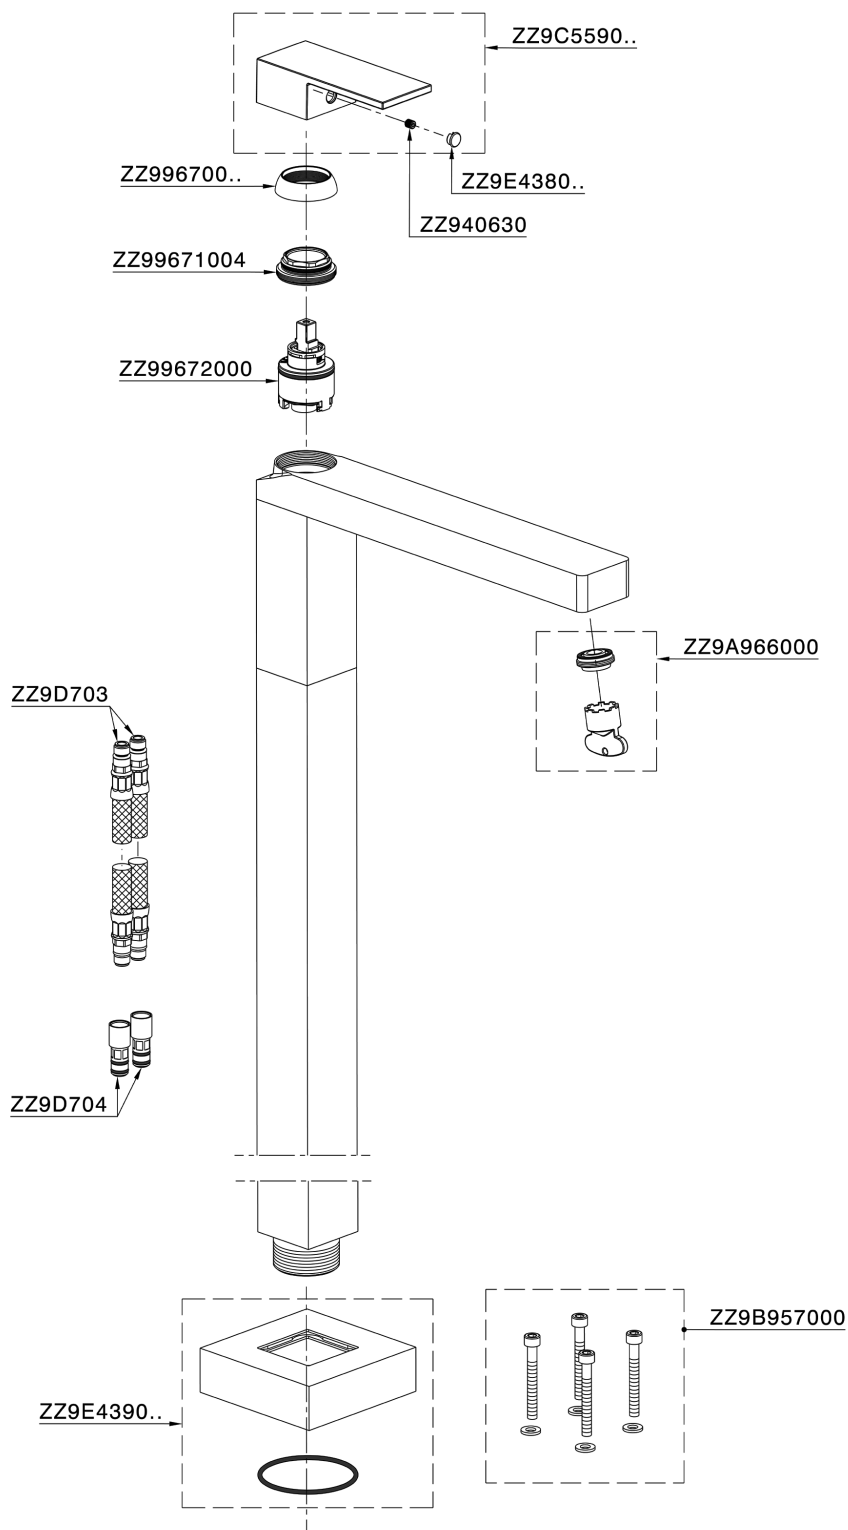

Exposed part for single basin on the floor NUOVA EGO_NE014510

MODEL **NE014510**

Exposed part for single basin on the floor, without concealed part, for item ZB004510

AVAILABLE FINISHINGS

-  **21** 21 Chrome
-  **2F** 2F Brushed Nickel
-  **40** 40 Matt Black
-  **4Q** 4Q Matt White

CHARACTERISTICS

Cartridge Spare Parts **ZZ97179000**

35 mm Cartridge

Installation **Concealed**

Required concealed parts **ZB004510**

Exposed part for single basin on the floor NUOVA EGO_NE014510

NE014510

<https://en.huberitalia.com/exposed-part-for-single-basin-on-the-floor-nuova-ego-ne014510>

Concealed part single lever free-standing CONCEALED_ZB004510

MODEL **ZB004510**

Floor mounted concealed part, for free-standing mixer

AVAILABLE FINISHINGS

 **04** 04 Without finishing

CHARACTERISTICS

Installation	Concealed
Concealed	1