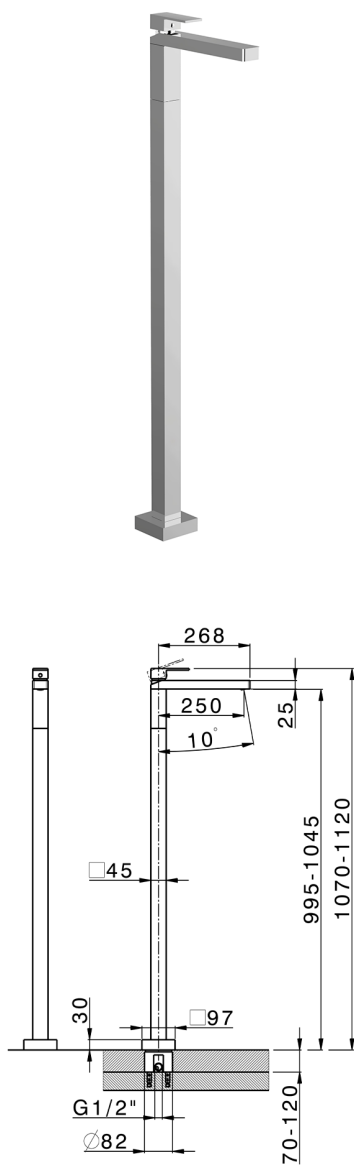

Exposed part for single basin on the floor NUOVA EGO_NE014510

MODEL **NE014510**

Exposed part for single basin on the floor, without concealed part, for item ZB004510

AVAILABLE FINISHINGS

-  **21** 21 Chrome
-  **2F** 2F Brushed Nickel
-  **40** 40 Matt Black
-  **4Q** 4Q Matt White

CHARACTERISTICS

Cartridge Spare Parts **ZZ97179000**

35 mm Cartridge

Installation **Concealed**

Required concealed parts **ZB004510**

Exposed part for single basin on the floor NUOVA EGO_NE014510

NE014510

<https://en.huberitalia.com/exposed-part-for-single-basin-on-the-floor-nuova-ego-ne014510>

Concealed part single lever free-standing CONCEALED_ZB004510

MODEL **ZB004510**

Floor mounted concealed part, for free-standing mixer

AVAILABLE FINISHINGS

 **04** 04 Without finishing

CHARACTERISTICS

Installation	Concealed
Concealed	1