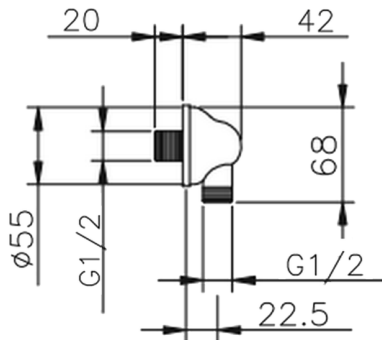

Elbow SHOWER_67.02H.

MODEL **67.02H.**

Elbow

AVAILABLE FINISHINGS

-  **AG** AG Antique Gold
-  **BA** BA Old Bronze
-  **CR** CR Chrome

CHARACTERISTICS

2024-11-24