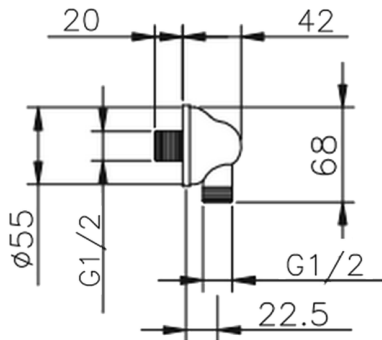

Elbow SHOWER_67.02H.

MODEL **67.02H.**

Elbow

AVAILABLE FINISHINGS

-  **AG** AG Antique Gold
-  **BA** BA Old Bronze
-  **CR** CR Chrome

CHARACTERISTICS

2024-11-23