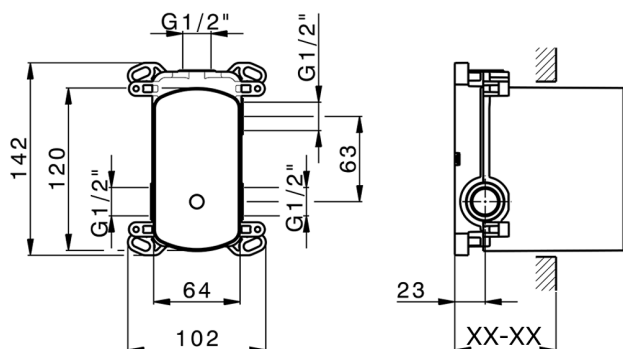

Concealed single lever bath-shower mixer Easy-Box CONCEALED_ZB000230

MODEL **ZB000230**

Concealed single lever bath-shower mixer Easy-Box, 2-Way rotating diverter, without trim kit, with protection guard box

AVAILABLE FINISHINGS

CHARACTERISTICS

Installation	Concealed
Cartridge Spare Parts	ZZ92909000
35 mm Cartridge	
Concealed	1

Piastra/Plate/Plaque/Platte/Placa

2-3mm: XX 65-85

10mm: XX 60-80

2026-06-06