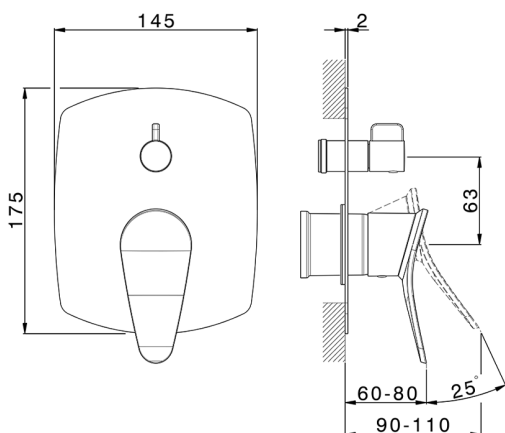

Exposed part for concealed 2-outlet mixer HARLOCK_HC002300

MODEL **HC002300**

Exposed part for concealed 2-outlet mixer, 2-Way rotating diverter, without concealed part, for item Easy-Box ZB000230

AVAILABLE FINISHINGS

-  **21** 21 Chrome
-  **2P** 2P Rose Gold
-  **2Q** 2Q Black Titanium
-  **40** 40 Matt Black
-  **4Q** 4Q Matt White
-  **6T** 6T Chrome/Matt Black

CHARACTERISTICS

Installation **Concealed**
 Required concealed parts **ZB000230**

Concealed single lever bath-shower mixer Easy-Box CONCEALED_ZB000230

MODEL **ZB000230**

Concealed single lever bath-shower mixer Easy-Box, 2-Way rotating diverter, without trim kit, with protection guard box

AVAILABLE FINISHINGS

CHARACTERISTICS

Installation	Concealed
Cartridge Spare Parts	ZZ92909000
35 mm Cartridge	
Concealed	1

Piastra/Plate/Plaque/Platte/Placa

2-3mm: XX 65-85

10mm: XX 60-80

2026-06-06